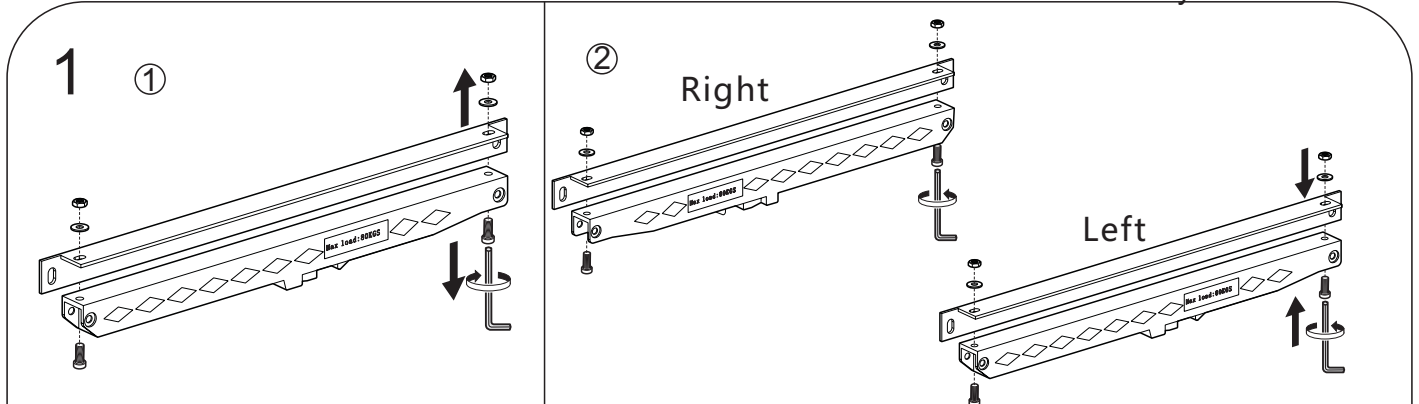

# Soft Close Installation Manual

Our soft close hardware installs on the Trimlite Barn Door Hardware only.

Each side of the soft close hardware attaches directly to the track and track is pre-fit for installation.