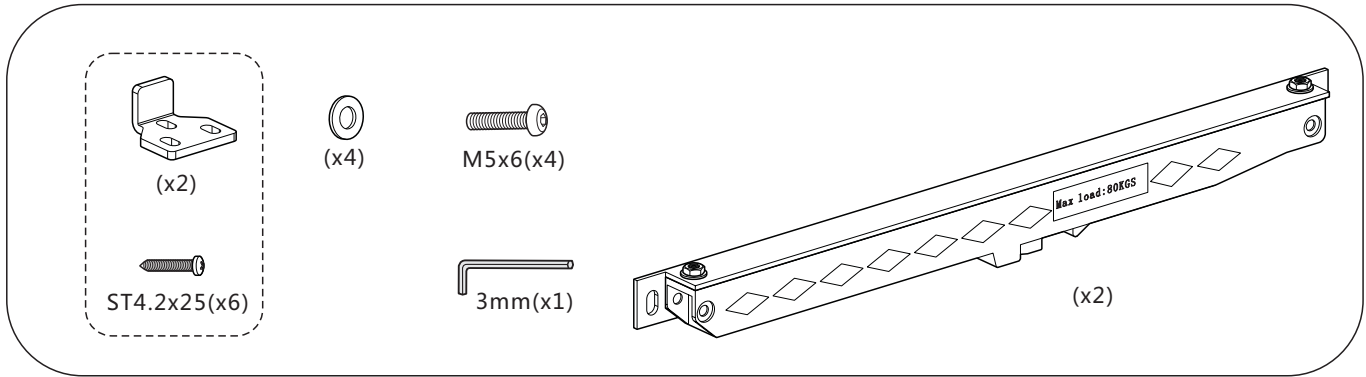

# Soft Close Installation Manual

Our soft close hardware installs on the Trimlite Barn Door Hardware only.

Each side of the soft close hardware attaches directly to the track and track is pre-fit for installation.