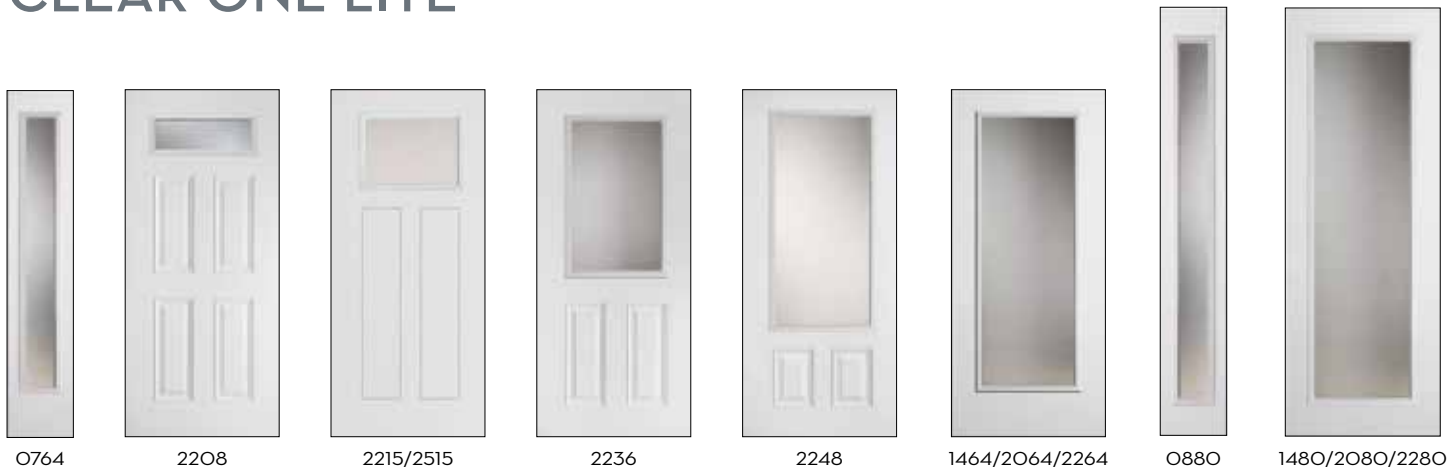

CLEAR ONE LITE