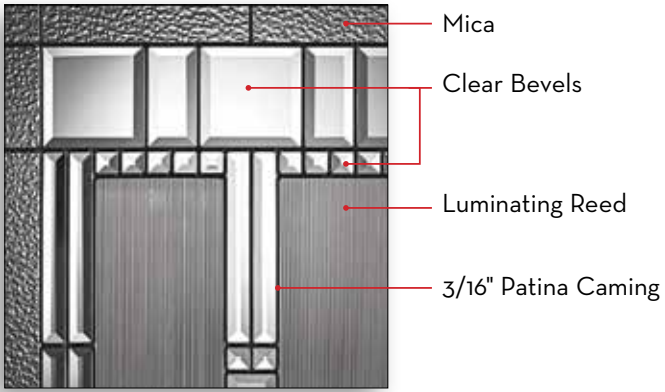

● Privacy Guide. See pages 4 and 5.

Tabitha	0764	0880	2264	2280
Non-Impact	■	■	■	■

Additional glass sizes available special order. Contact us for lead time.

Quick Ship Impact & Non-Impact | Artisan

Glass size: 2264 / 2264
Door: Fiberglass DRSOO