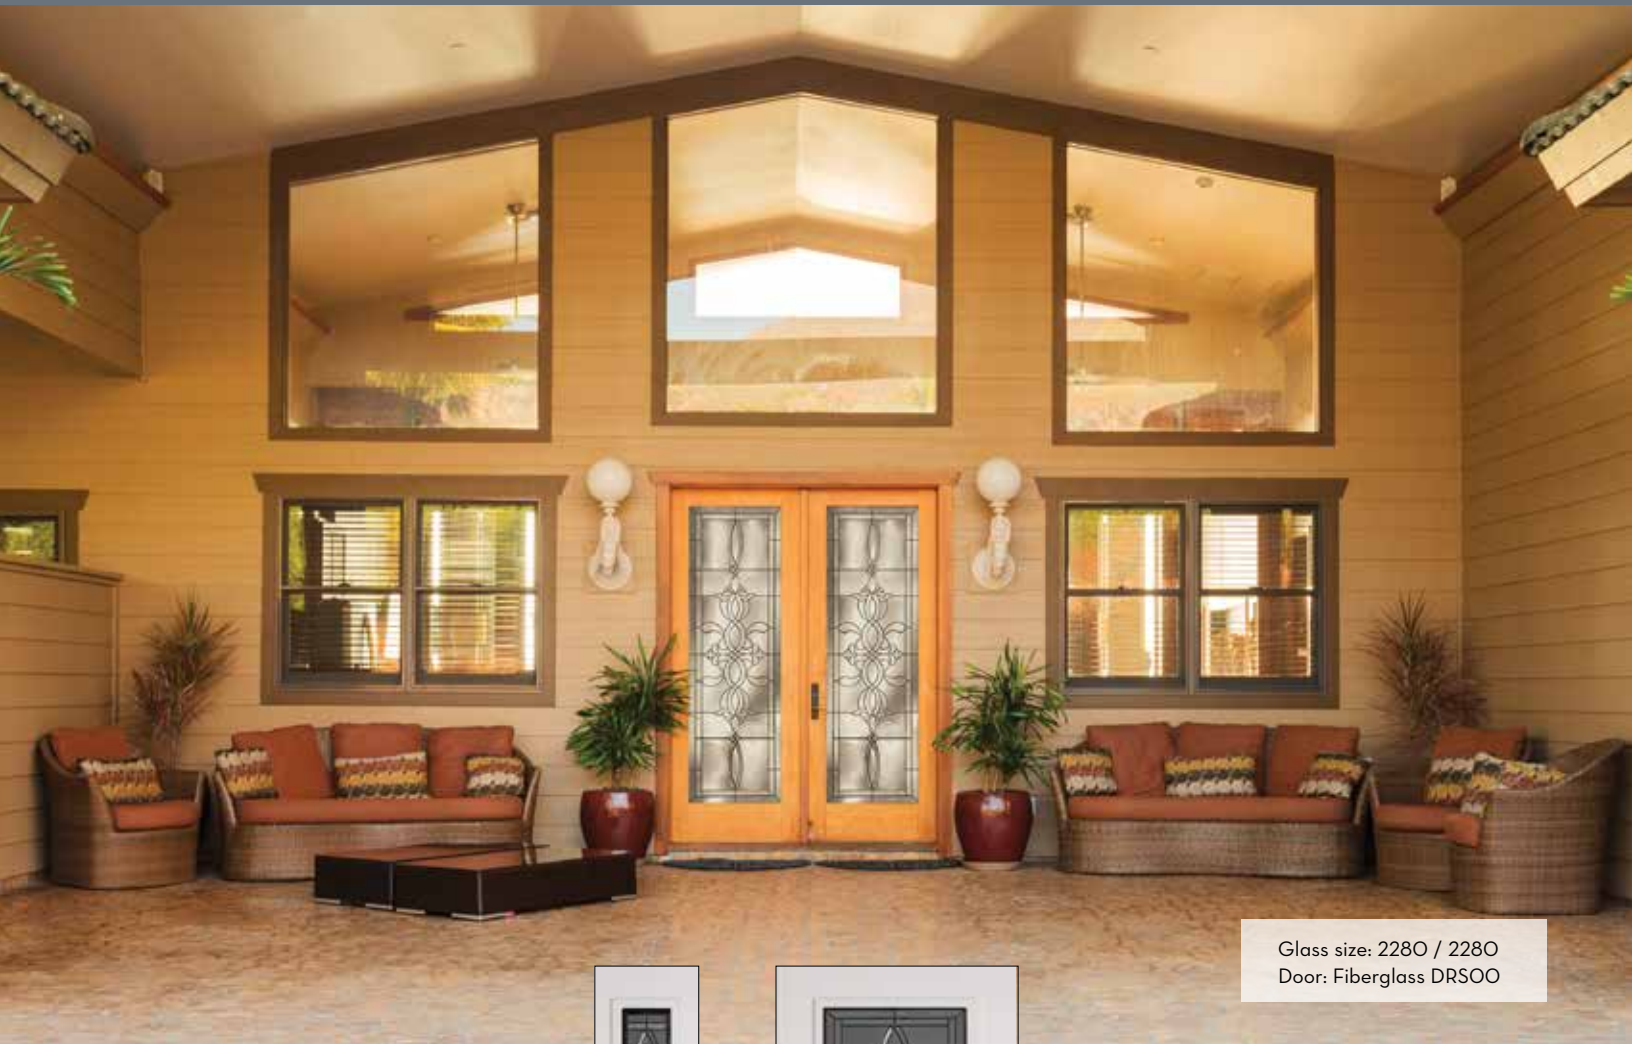

Additional glass sizes available special order. Contact us for lead time.

0764

2264

0880

2280

Glass size: 2280 / 2280
Door: Fiberglass DR500

O764

2264