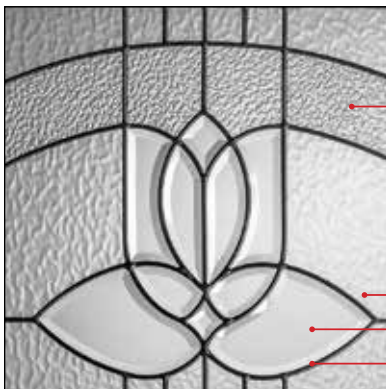

Tabitha | Quick Ship Non-Impact

0764

2264

0880

2280

Glass size: 2264
Door: Fiberglass DR500

- Granite
- Double Water
- Clear Bevels
- 3/16" Zinc Caming

PRIVACY 7