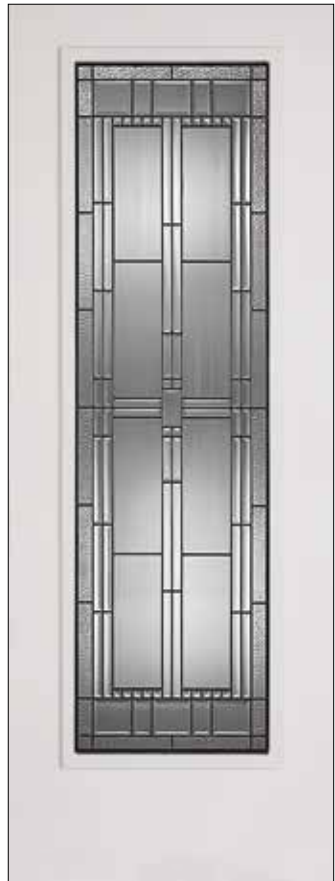

2280

Additional glass sizes available special order. Contact us for lead time.