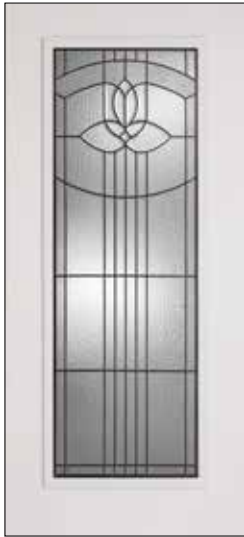

Tabitha | Quick Ship Non-Impact

2264

Glass size: 2264
Door: Fiberglass DR500

- Granite
- Double Water
- Clear Bevels
- 3/16" Zinc Caming

PRIVACY 7

● Privacy Guide. See pages 4 and 5.

Tabitha	0764	0880	2264	2280
Non-Impact	■	■	■	■

Additional glass sizes available special order. Contact us for lead time.