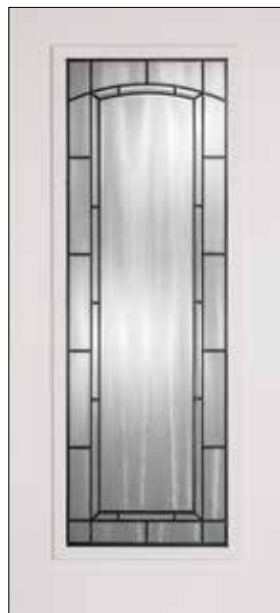

Additional glass sizes available special order. Contact us for lead time.

0764

2264

0880

2280

Glass size: 2280 / 2280
Door: Fiberglass DR500

O764

2264