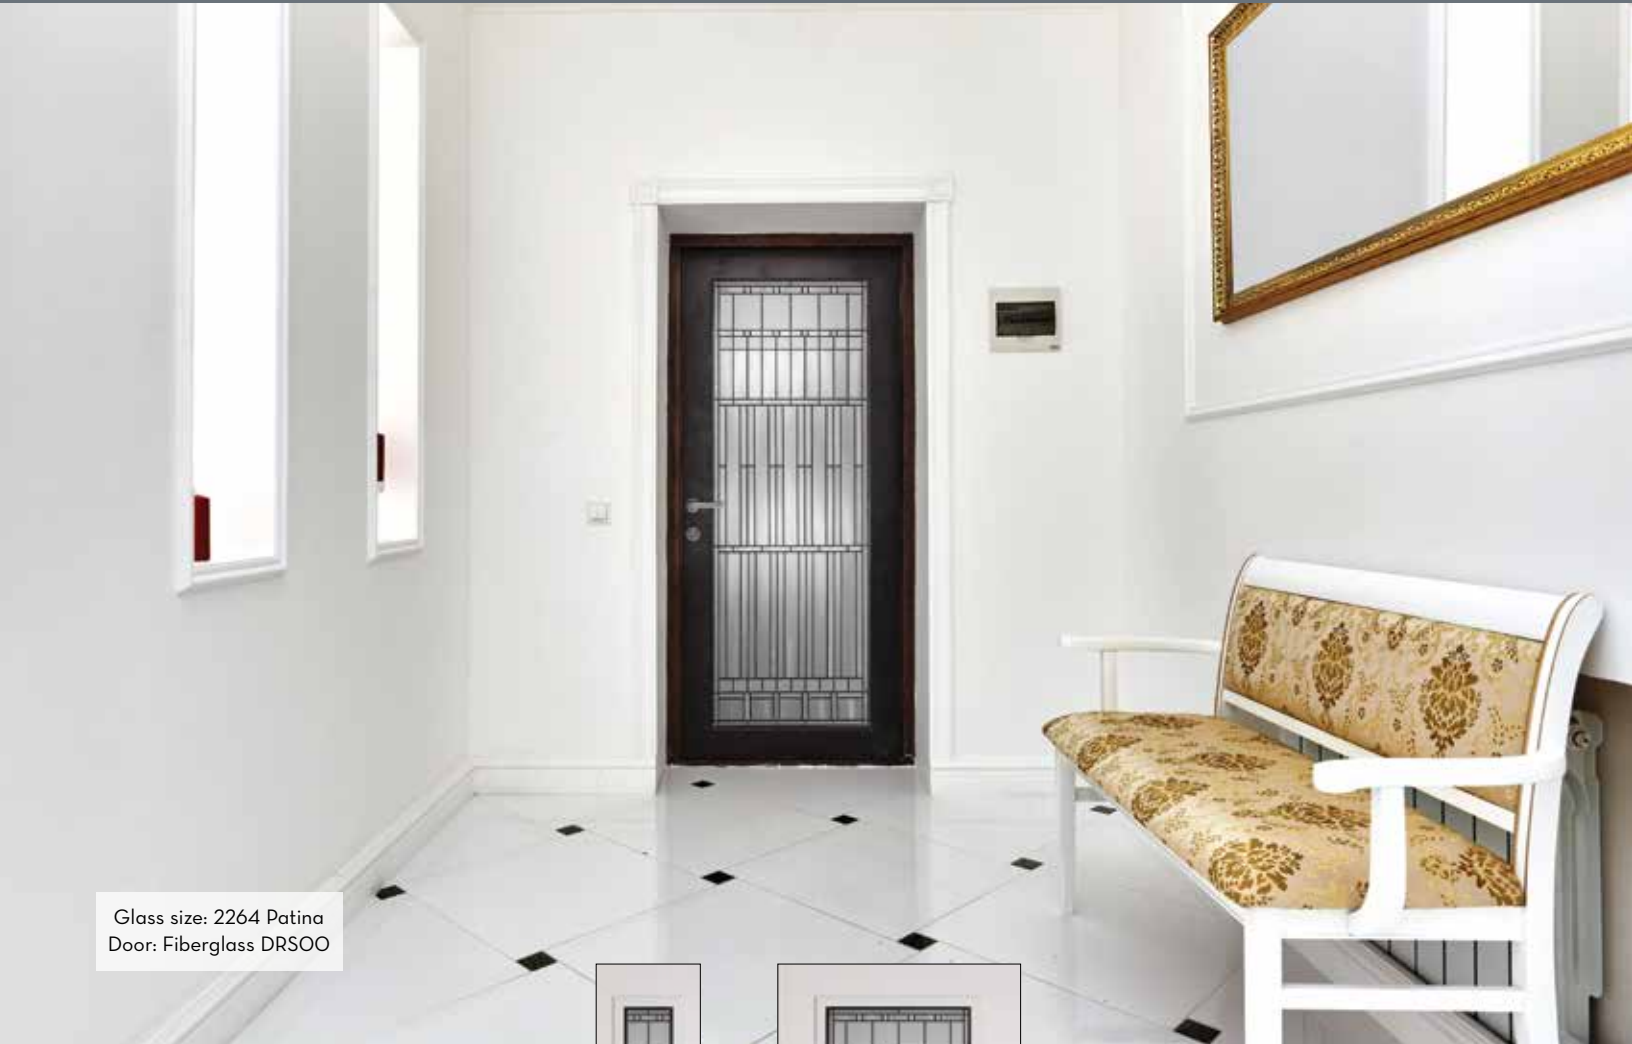

Glass size: 2264 Patina
Door: Fiberglass DR500