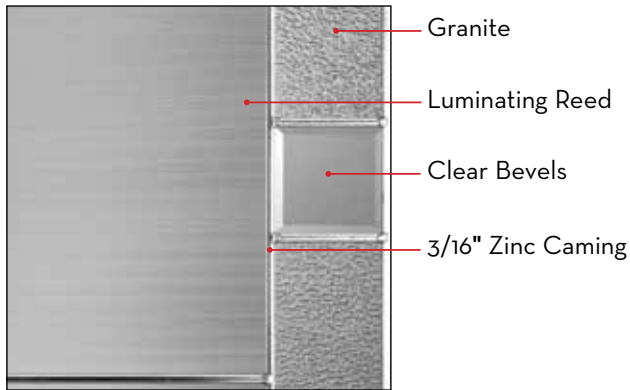

Mainlites and Sidelites are reversible. Simply rotate the insert to create the look that works for you.

PRIVACY

7

● Privacy Guide. See pages 4 and 5.

O764

2264

O880

2280