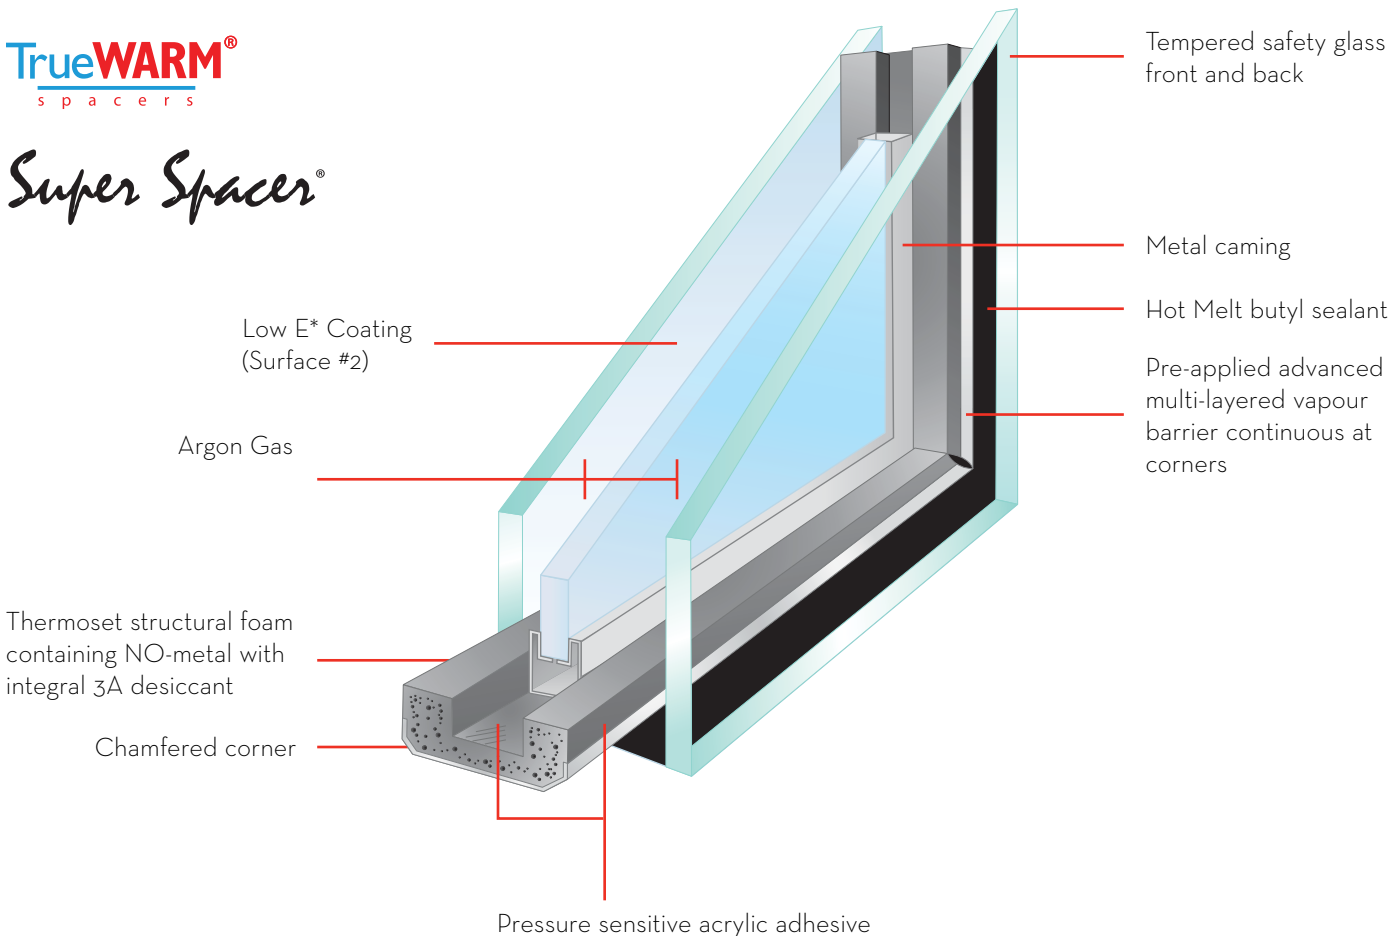

INSULATING SYSTEM

All Decorative Doorlites are made with Super Spacer® Cushion Edge™, a flexible, U-shaped, silicone foam tape product used to wrap around and cushion our center decorative panel. Featuring a vapor barrier backing, the product used in combination with Hot Melt butyl, provides a superior Warm-Edge seal.

PERFORMANCE FEATURES

- Warm-Edge Benefits: Superior silicone foam insulation, low thermal conductivity
- Silicone Foam Features: Excellent UV resistance and extreme temperature performance
- Dual-Seal Performance: Chamfered corners for increased sealant depth
- Tempered Safety Glass for your piece of mind
- Low E* with Argon Gas for your comfort as option

TrueWARM®
s p a c e r s

Super Spacer®

All Doorlites are certified by the National Accreditation and Management Institute, Inc. (NAMI).

All products are energy tested. Consult your dealer for specific energy ratings.

Warranties: Our products are covered by separate limited warranties. Please contact your dealer for more information.

SuperSpacer®, TrueWarm® and Cushion Edge™ are all registered trademarks of QUANNEX BUILDING PRODUCTS.

*Our doorlites are available with Low-E and Argon. However, some exceptions may apply. Contact your dealer for more details.