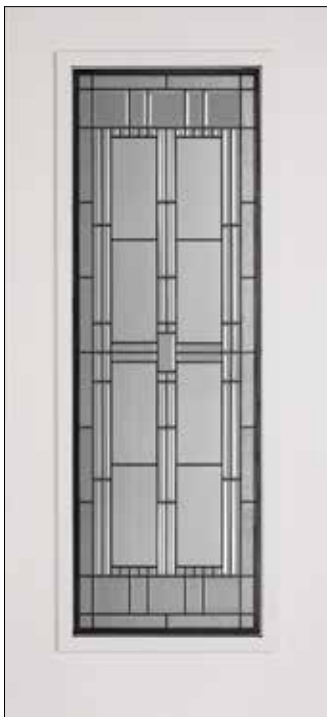

Quick Ship Impact & Non-Impact | Artisan

PRIVACY 7

● Privacy Guide. See pages 4 and 5.

Artisan	0764	0880	2264	2280
Impact	■	■	■	■
Non-Impact	■	■	■	■

2264

Additional glass sizes available special order. Contact us for lead time.