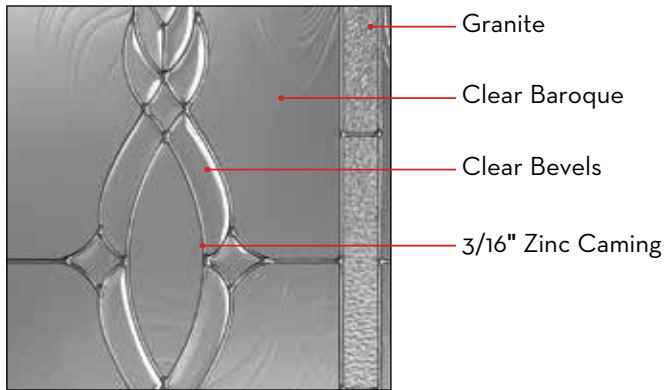

PRIVACY

7

● Privacy Guide. See pages 4 and 5.