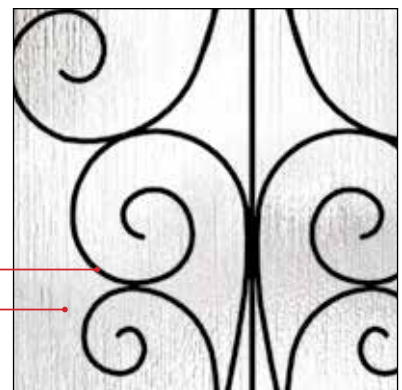

Additional glass sizes available special order. Contact us for lead time.

Camelia | Quick Ship Impact & Non-Impact

Glass size: 2280
Door: Fiberglass DR500

0764

2264

0880

2280

Wrought Iron