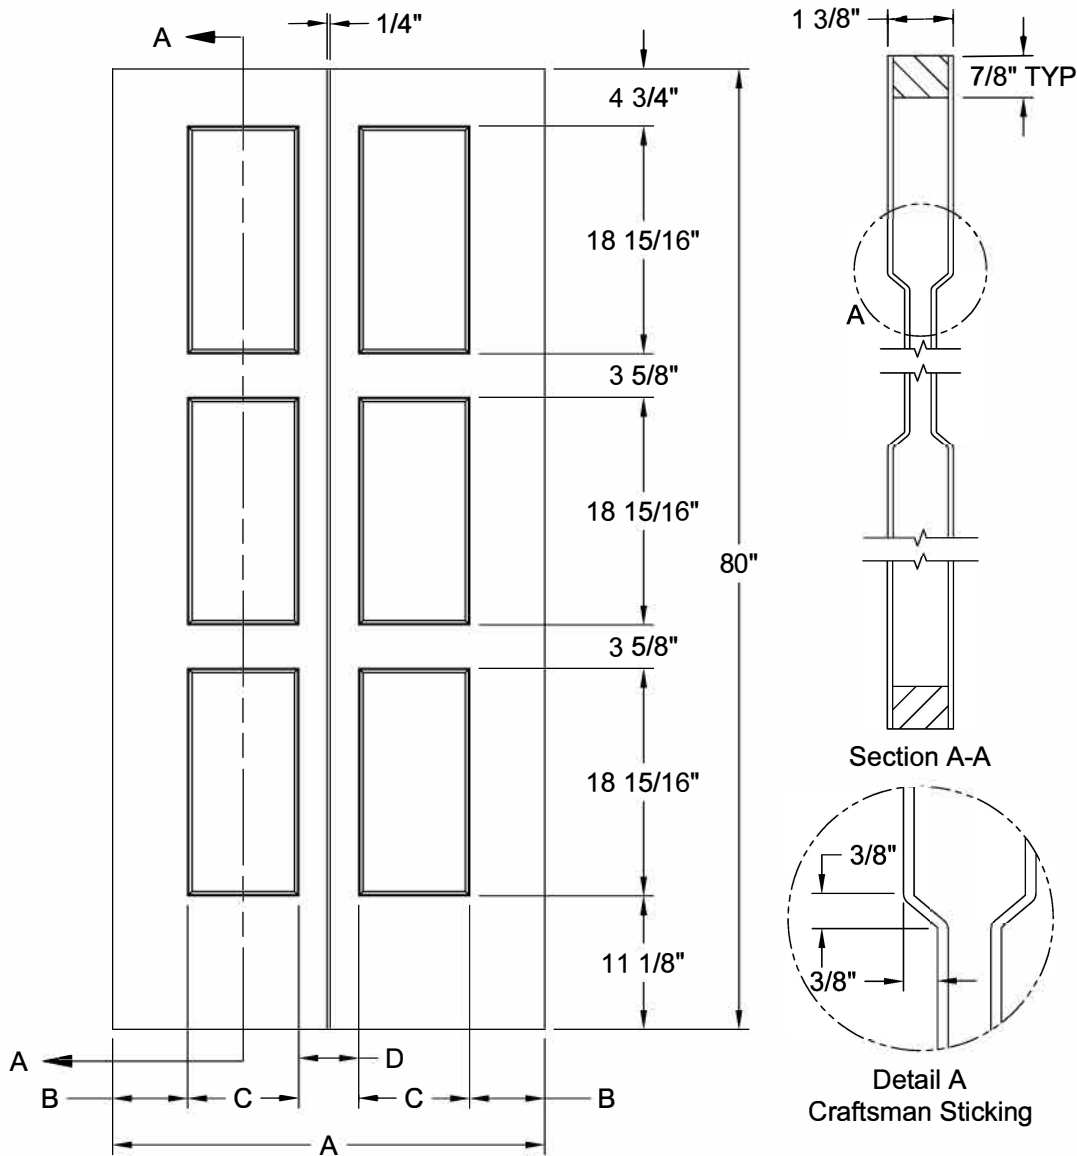

BIRKDALE™ 6 PANEL BIFOLD SMOOTH 6'-8"

Dimension Table				
Door Size	A	B	C	D
3'-0" x 6'-8"	36"	6 1/4"	9 1/4"	5"
2'-10" x 6'-8"	34"	5 1/4"	9 1/4"	5"
2'-8" x 6'-8"	32"	4 1/4"	9 1/4"	5"
2'-6" x 6'-8"	30"	5 1/4"	7 1/2"	4 1/2"
2'-4" x 6'-8"	28"	4 1/4"	7 1/2"	4 1/2"
2'-2" x 6'-8"	26"	3 1/4"	7 1/2"	4 1/2"
2'-0" x 6'-8"	24"	4 1/4"	6"	3 1/2"
1'-10" x 6'-8"	22"	3 1/4"	6"	3 1/2"