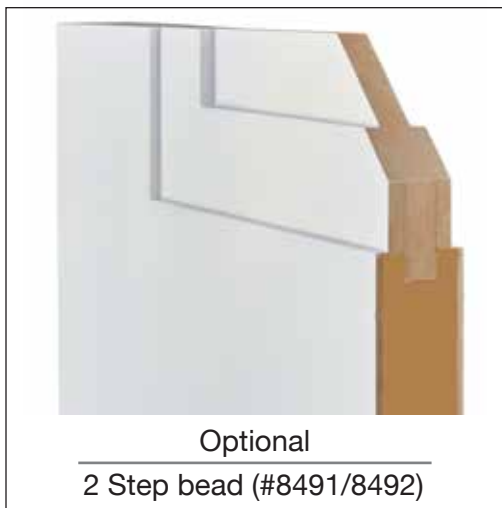

Specifications

Optional
2 Step bead (#8491/8492)