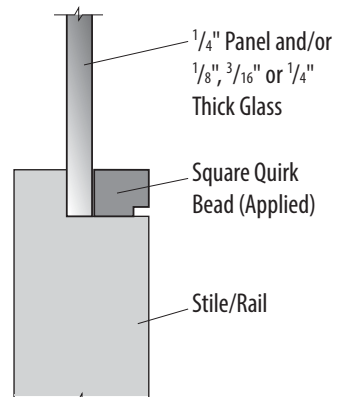

Specification

**Thickness:** 1-3/8" and 1-3/4"

**Heights:** 6/8, 7/0\*, 7/6 and 8/0

**Panel (7/6 and 8/0 Only):** 1/4" Flat panel

**Door Dimensions (includes ovolo/ quirk bead):**

**Stiles:** 4-1/2"

**Mid Rail:** 4-5/8"