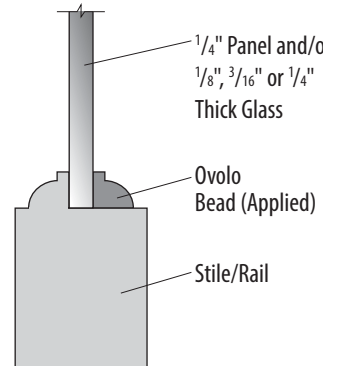

Traditional OVOLO #1501

Species

- Primed
- Douglas Fir
- Red Oak
- Maple
- Pine

Modern QUIRK #8601

Species

- Primed Only

Specification

Thickness: 1-3/8" and 1-3/4"

Heights: 6/8, 7/0*, 7/6 and 8/0

Panel (7/6 and 8/0 Only): 1/4" Flat panel

Door Dimensions (includes ovolo/ quirk bead):

Stiles: 4-1/2"

Mid Rail: 4-5/8"

Top Rail: 4-1/2"

Bottom Rail: 9-1/8"

† Size not shown

*7/0 doors may have larger top and bottom rail.

Note: 7/6 and 8/0 Wood bars will have an extra row of lites instead of a bottom panel

Due to ongoing product development we reserve the right to make changes in design, materials and specifications without notice. Please contact your dealer for more information.