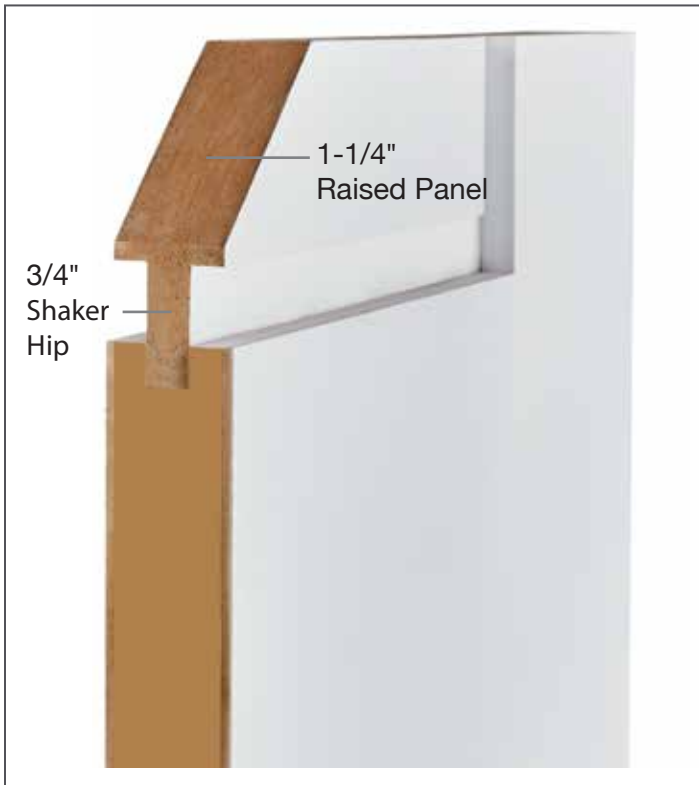

Specifications

Dimensions

Thickness: 1-3/8" & 1-3/4"

Doors: 1/4†, 1/6†, 1/8†, 1/10†, 2/0, 2/2, 2/4, 2/6, 2/8, 2/10 & 3/0

Bifolds: 2/0†, 2/6† & 3/0† (Not Shown)

Height: 6/8, 7/0, 7/6 & 8/0

Panels: 1-1/4"

Door stiles: 4-7/16"

Top rail: 4-5/16"

Cross rails: 4-3/8"

Lock rail: 7-3/8"

Door bottom rail: 9-3/16"

†: #8403HD door in sizes 1/4 to 1/10 will have two panels, not three.

Custom sizes available. Contact your dealer for more information.

Note: Only available in Primed.