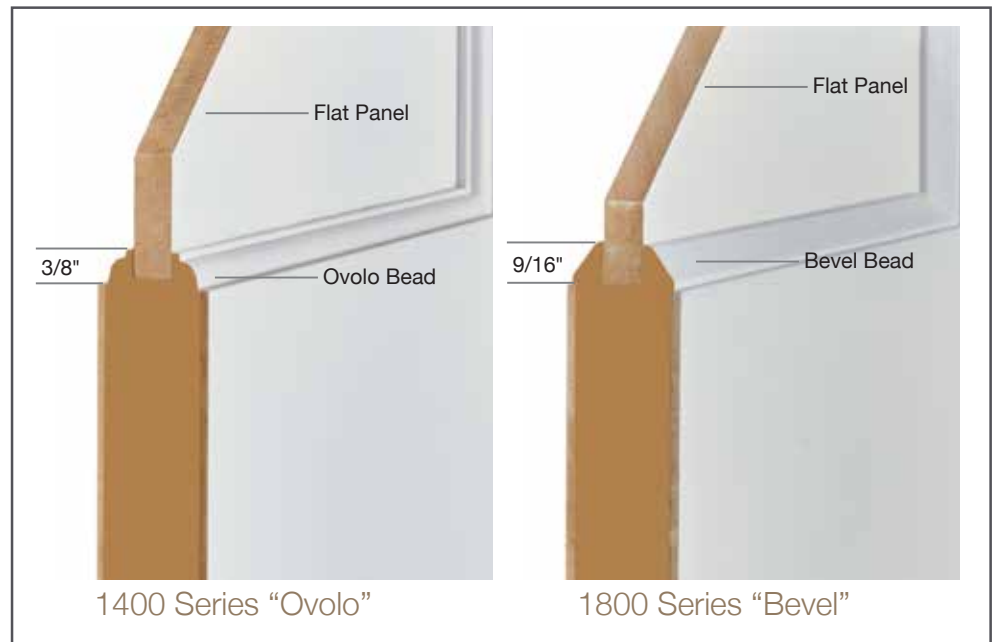

1400 Series "Ovolo"

1800 Series "Bevel"

[†]: #1403/1803 door in sizes 1/4 to 1/10 will have two panels, not three. Custom sizes available.

Contact your dealer for more information.