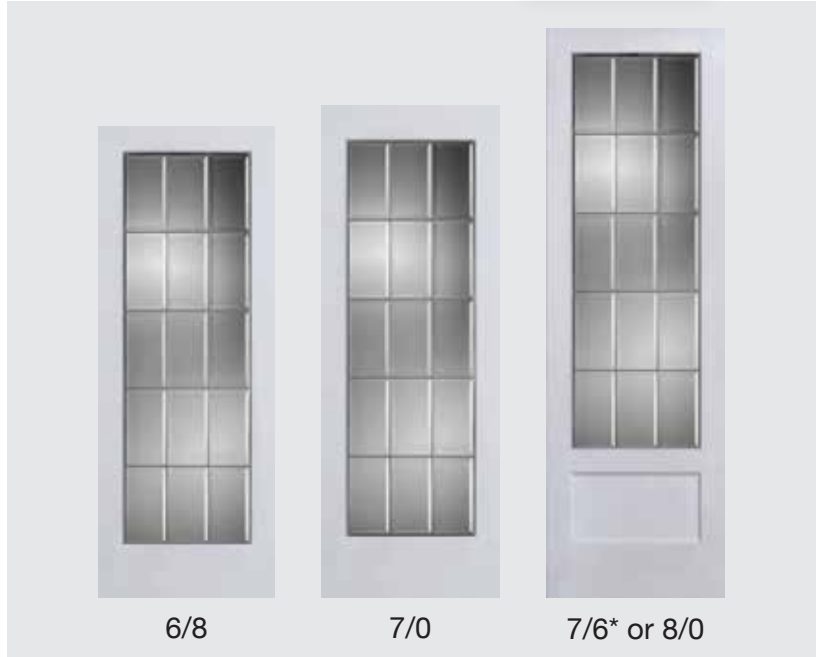

# Bevel | FRENCH DOORS

Available in Patina and Zinc  
(shown in Patina)

PRIVACY 1

Note:  
2/0 and 2/2 doors are 10-lite.

Clear Bevels  
3/16" Caming

6/8

7/0

7/6\* or 8/0