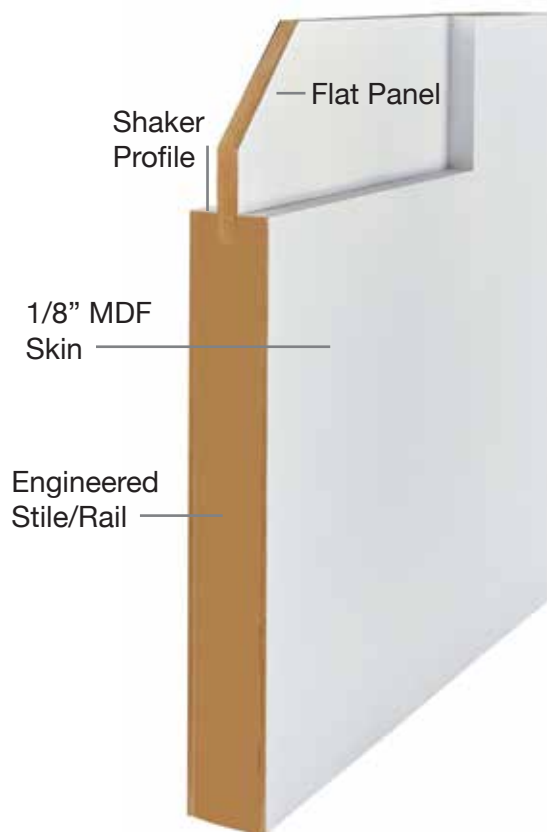

## DIMENSIONS:

**Thickness:** 1-3/8" & 1-3/4"

**Doors:** 1/4, 1/6, 1/8, 1/10, 2/0,  
2/2, 2/4, 2/6, 2/8, 2/10 & 3/0

**Bifolds:** 2/0, 2/6 & 3/0

**Height:** 6/8, 7/0, 7/6 & 8/0

**Panels:** 1/2" Flat Panel (1-3/8" door)  
3/4" Flat Panel (1-3/4" door)

**Door stiles:** 4-7/16"

**Bifold stiles:** 2"

**Top rail:** 4-5/16"

**Cross rails:** 4-3/8"

**Lock rail:** 7-3/8"

**Door bottom rail:** 9-3/16"

**Bi-fold bottom rail:** 7-15/16"

Fire-Rated doors also available. Contact your dealer for more information.