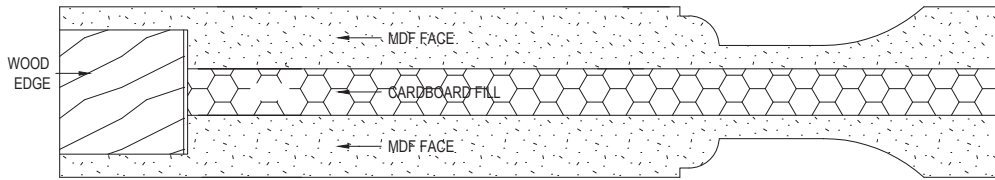

Specifications

RAISED PANEL PROFILE