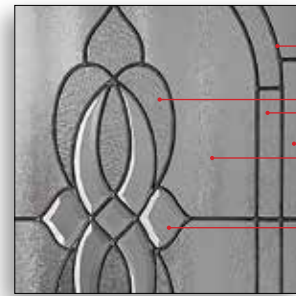

EVERTON DECORATIVE SERIES

- 3/16" Caming
- Granite
- Sable
- Clear Bevels

Shown in Patina

PRIVACY

7

[SF] Smooth Fiberglass [WG] Wood Grain Textured Fiberglass [FG] Fir Grain Textured Fiberglass ■ Extended Leadtime Required *Available in Solution Series Frame