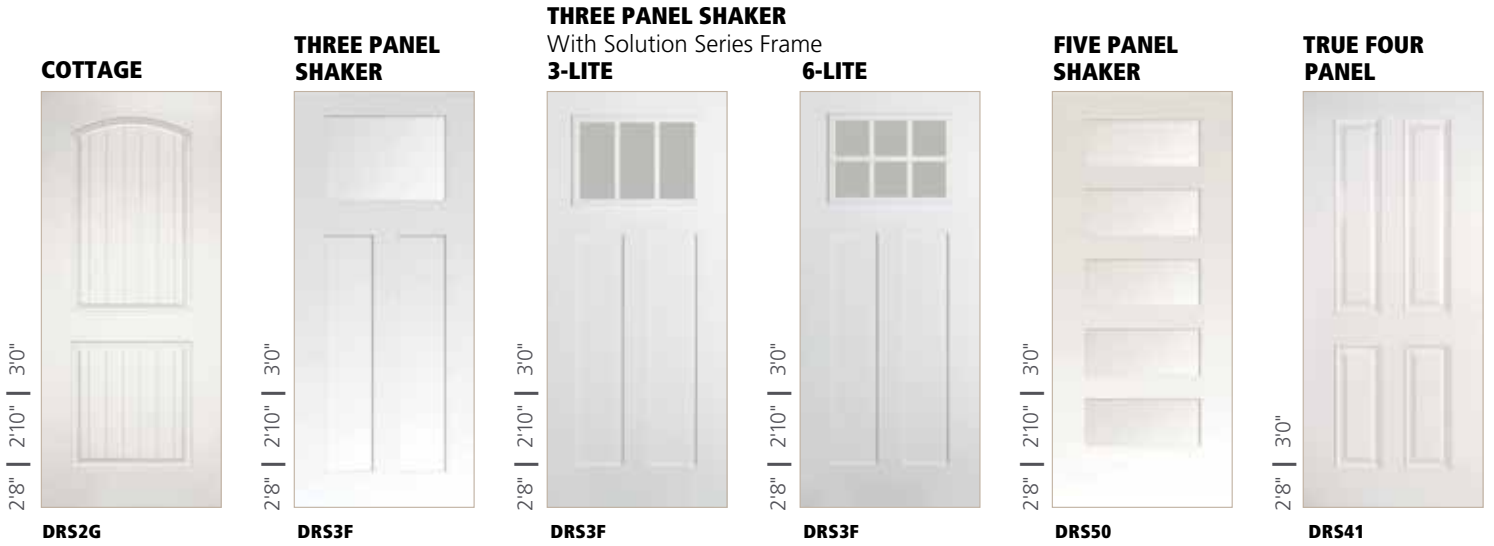

SMOOTH SKIN SERIES: 6/8