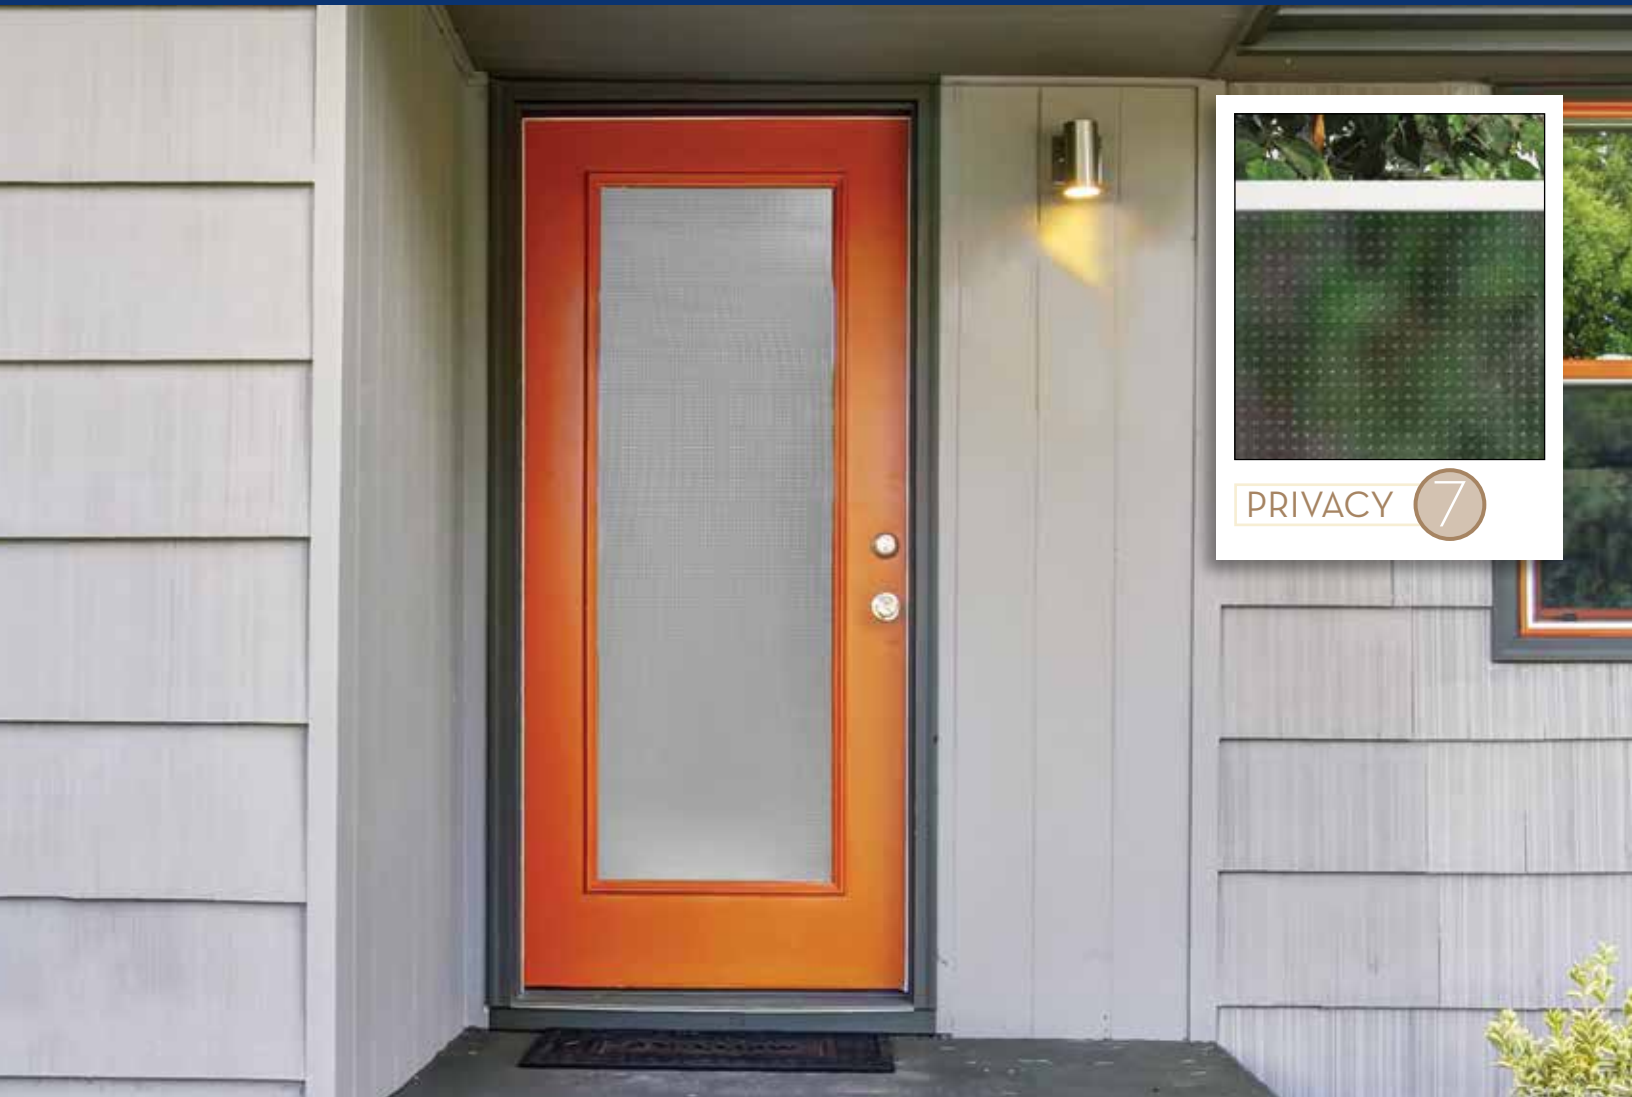

SCREEN DOT RETRO SERIES

PRIVACY 7

[SF] Smooth Fiberglass [WG] Wood Grain Textured Fiberglass [FG] Fir Grain Textured Fiberglass ■ Extended Leadtime Required *Available in Solution Series Frame