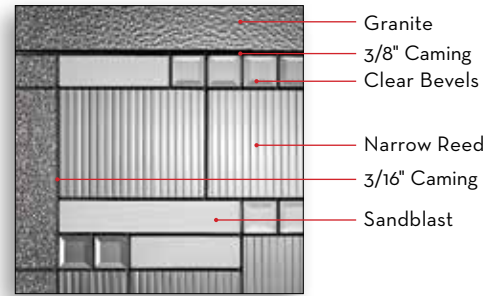

HARLOW DECORATIVE SERIES

Patina

PRIVACY

8

 6/8 & 7/0 DRS63* 2L0836HARTEWPP 6-8 (28 210 30)	 6/8 & 7/0 DRS63* 1L2236HARTEWPP 6-8 (28 210 30) 7-0 (28 30) SF Only	 6/8 DRS2B* 1L2236HARTEWPP (28 210 30)	 6/8 DRS2K 1L2236HARTEWZT (28 210 30)	 6/8 DRS2G 1L2236HARTEWPP (28 210 30)	 6/8 DRS49 1L2248HARTEWPP (28 210 30)	 6/8 DRS29 1L2248HARTEWPP (28 210 30)	 6/8 & 7/0 DRS00 1L2264HARTEWPP 6-8 (28 210 30) 7-0 (28 210 30) SF Only	 6/8 DRS6C 1L2515HARTEWVI (210 30) (30 WG Only)	 6/8 DRS3F 1L2215HARTEWZT (28 210 30)	 6/8 & 7/0 SLS60* 1L0836HARTEWPP 6-8 (12" & 14") 7-0 (12" & 14") SF Only
 6/8 SLS49 1L0848HARTEWPP (12" & 14")	 6/8 & 7/0 SLS00 1L0764HARTEWPP 6-8 (12" & 14") 7-0 (12" & 14")	 8/0 DRS63 2L0848HARTEWPP (SF - 28 30) (WG - 30)	 8/0 DRS63 1L2248HARTEWPP (SF - 28 30) (WG - 30)	 8/0 DRS2B 1L2248HARTEWPP (28 30)	 8/0 DRS29 1L2264HARTEWPP (30)	 8/0 DRS00 1L2280HARTEWPP 28 30 36	 8/0 DRS3F 1L2515HARTEWVI (30)	 8/0 SLS60 1L0848HARTEWPP (12" & 14")	 8/0 SLS49 1L0764HARTEWPP (12" & 14")	 8/0 SLS00 1L0880HARTEWPP (12" & 14")

[SF] Smooth Fiberglass [WG] Wood Grain Textured Fiberglass [FG] Fir Grain Textured Fiberglass ■ Extended Leadtime Required *Available in Solution Series Frame