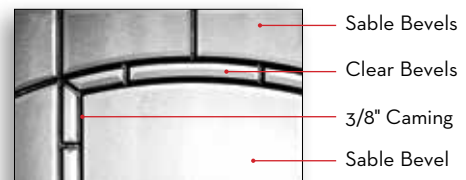

ADELAIDE DECORATIVE SERIES

Patina

PRIVACY 8

Clear Ripple

 6/8 & 7/0 DRS63* 2L0836ADETEWPP 6-8 (28 210 30)	 6/8 & 7/0 DRS63* 1L2236ADETEWPP 6-8 (28 210 30) 7-0 (28 30) SF Only	 6/8 DRS2B* 1L2236ADETEWPP (28 210 30)	 6/8 DRS2K 1L2236ADETEWZT (28 210 30)	 6/8 DRS2G 1L2236ADETEWPP (28 210 30)	 6/8 DRS49 1L2248ADETEWPP (28 210 30)	 6/8 DRS29 1L2248ADETEWPP (28 210 30)	 6/8 & 7/0 DRS00 1L2264ADETEWPP 6-8 (28 210 30) 7-0 (28 210 30) SF Only	 6/8 DRS6C 1L2515ADETEWVI (210 30) (30 WG Only)	 6/8 DRS3F 1L2215ADETEWZT (28 210 30)	 6/8 & 7/0 SLS60* 1L0836ADETEWPP 6-8 (12" & 14") 7-0 (12" & 14") SF Only
 6/8 SLS49 1L0848ADETEWPP (12" & 14")	 6/8 & 7/0 SLS00 1L0764ADETEWPP 6-8 (12" & 14") 7-0 (12" & 14")	 8/0 DRS63 2L0848ADETEWPP (SF - 28 30) (WG - 30)	 8/0 DRS63 1L2248ADETEWPP (SF - 28 30) (WG - 30)	 8/0 DRS2B 1L2248ADETEWPP (28 30)	 8/0 DRS29 1L2264ADETEWPP (30)	 8/0 DRS00 1L2280ADETEWPP 28 30 36	 8/0 DRS3F 1L2515ADETEWVI (30)	 8/0 SLS60 1L0848ADETEWPP (12" & 14")	 8/0 SLS49 1L0764ADETEWPP (12" & 14")	 8/0 SLS00 1L0880ADETEWPP (12" & 14")

[SF] Smooth Fiberglass [WG] Wood Grain Textured Fiberglass [FG] Fir Grain Textured Fiberglass ■ Extended Leadtime Required *Available in Solution Series Frame