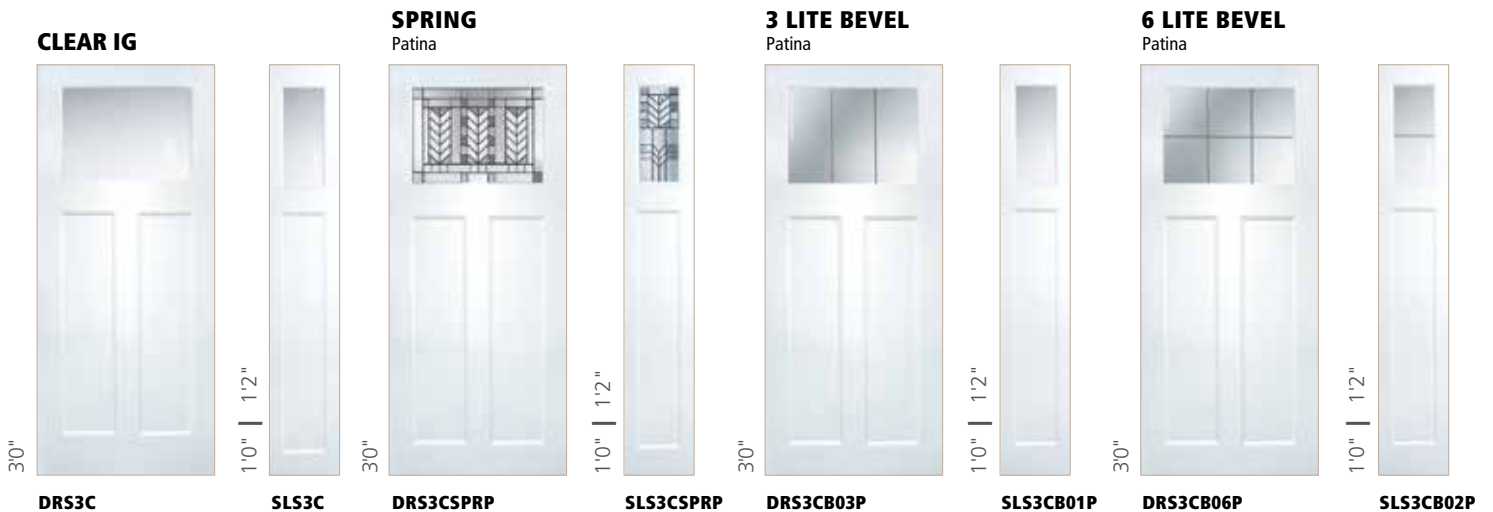

6/8 DIRECT GLAZED CRAFTSMAN