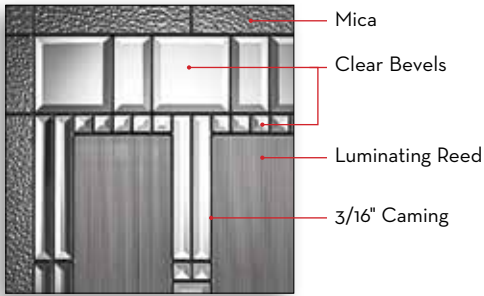

ARTISAN DECORATIVE SERIES

Patina

PRIVACY

7