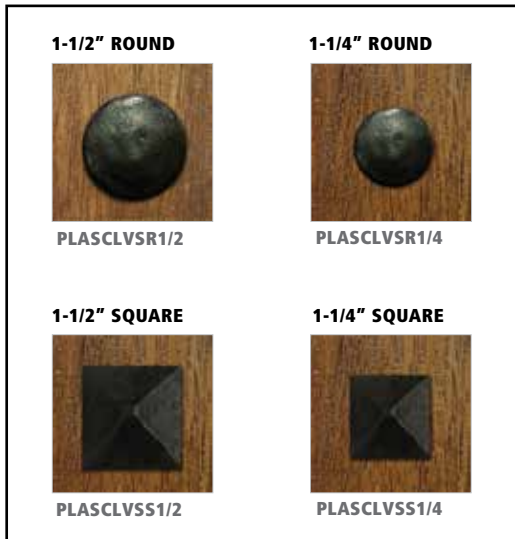

CLAVOS

Decorative Clavos provide the perfect accent to some of the most beautiful and highest quality fiberglass doors in the industry. In addition to providing a distinct and unique element to any distressed fiberglass door, our decorative Clavos also enhance our fiberglass entry doors, and provide the perfect "finishing touch" to virtually every Rustic Series Fiberglass Door.

EASY TO APPLY

SCIENTIFICALLY FORMULATED ADHESIVE unique for fiberglass doors

MASTERFULLY HANDCRAFTED of premium metal alloy

TOUGH & DURABLE powder coat finish

SPEAKEASY & HINGE STRAP

Our Hinge Straps are handcrafted from durable aluminum that resists rust and discoloration. The Speakeasy Kit is galvanized coated prior to powder coating for additional weather protection. It features a distinctive rounded-iron grill that enhances the old world styling of our Rustic Series Fiberglass Door Collection and creates a personalized look for your new entryway.