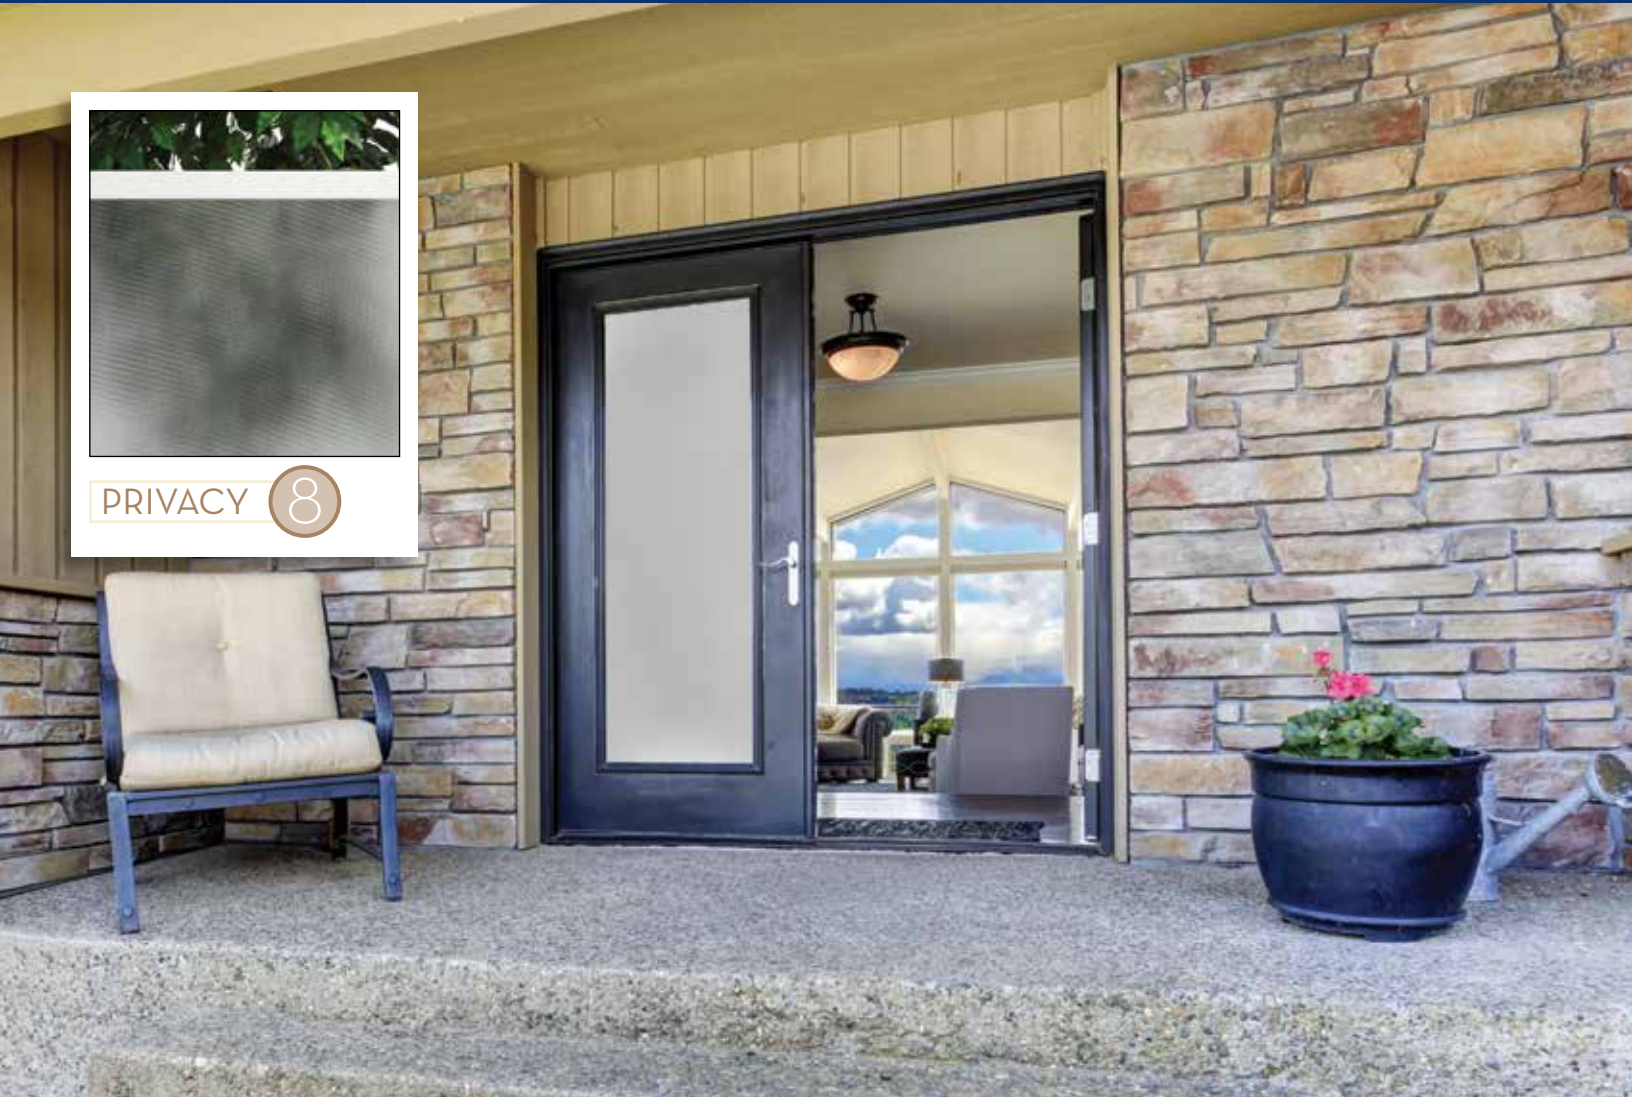

MISTLITE RETRO SERIES

 6/8 & 7/0 [SF] [WG]	 6/8 & 7/0 [SF] [WG]	 6/8 [SF]	 6/8 [SF] [FG]	 6/8 [SF]	 6/8 [SF] [WG]	 6/8 [SF] [WG]	 6/8 & 7/0 [SF] [WG]	 6/8 Shown with optional shelf. [SF] [WG]	 6/8 Shown with optional shelf. [SF] [WG]
DRS63* 2L0836MISTEWPP 6-8 (28 210 30)	DRS63* 1L2236MISTEWPP 6-8 (28 210 30) 7-0 (28 30) SF Only	DRS2B* 1L2236MISTEWPP (28 210 30)	DRS2K 1L2236MISTEWZT (28 210 30)	DRS2G 1L2236MISTEWPP (28 210 30)	DRS49 1L2248MISTEWPP (28 210 30)	DRS29 1L2248MISTEWPP (28 210 30)	DRS00 1L2264MISTEWPP 6-8 (28 210 30) 7-0 (28 210 30) SF Only	DRS6C 1L2515MISTEWVI (210 30) (30 WG Only)	DRS3F 1L2215MISTEWZT (28 210 30)
 6/8 & 7/0 [SF] [WG]	 6/8 [SF] [WG]	 6/8 & 7/0 [SF] [WG]	 8/0 [SF] [WG]	 8/0 [SF] [WG]	 8/0 [SF]	 8/0 [SF]	 8/0 Shown with optional shelf. [SF] [WG]	 8/0 [SF] [WG]	 8/0 [SF] [WG]
SLS60* 1L0836MISTEWPP 6-8 (12" & 14") 7-0 (12" & 14") SF Only	SLS49 1L0848MISTEWPP (12" & 14")	SLS00 1L0764MISTEWPP 6-8 (12" & 14") 7-0 (12" & 14")	DRS63 2L0848MISTEWPP (SF - 28 30) (WG - 30)	DRS63 1L2248MISTEWPP (SF - 28 30) (WG - 30)	DRS2B 1L2248MISTEWPP (28 30)	DRS29 1L2264MISTEWPP (30)	DRS3F 1L2515MISTEWVI (30)	SLS60 1L0848MISTEWPP (12" & 14")	SLS49 1L0764MISTEWPP (12" & 14")

[SF] Smooth Fiberglass [WG] Wood Grain Textured Fiberglass [FG] Fir Grain Textured Fiberglass ■ Extended Leadtime Required *Available in Solution Series Frame