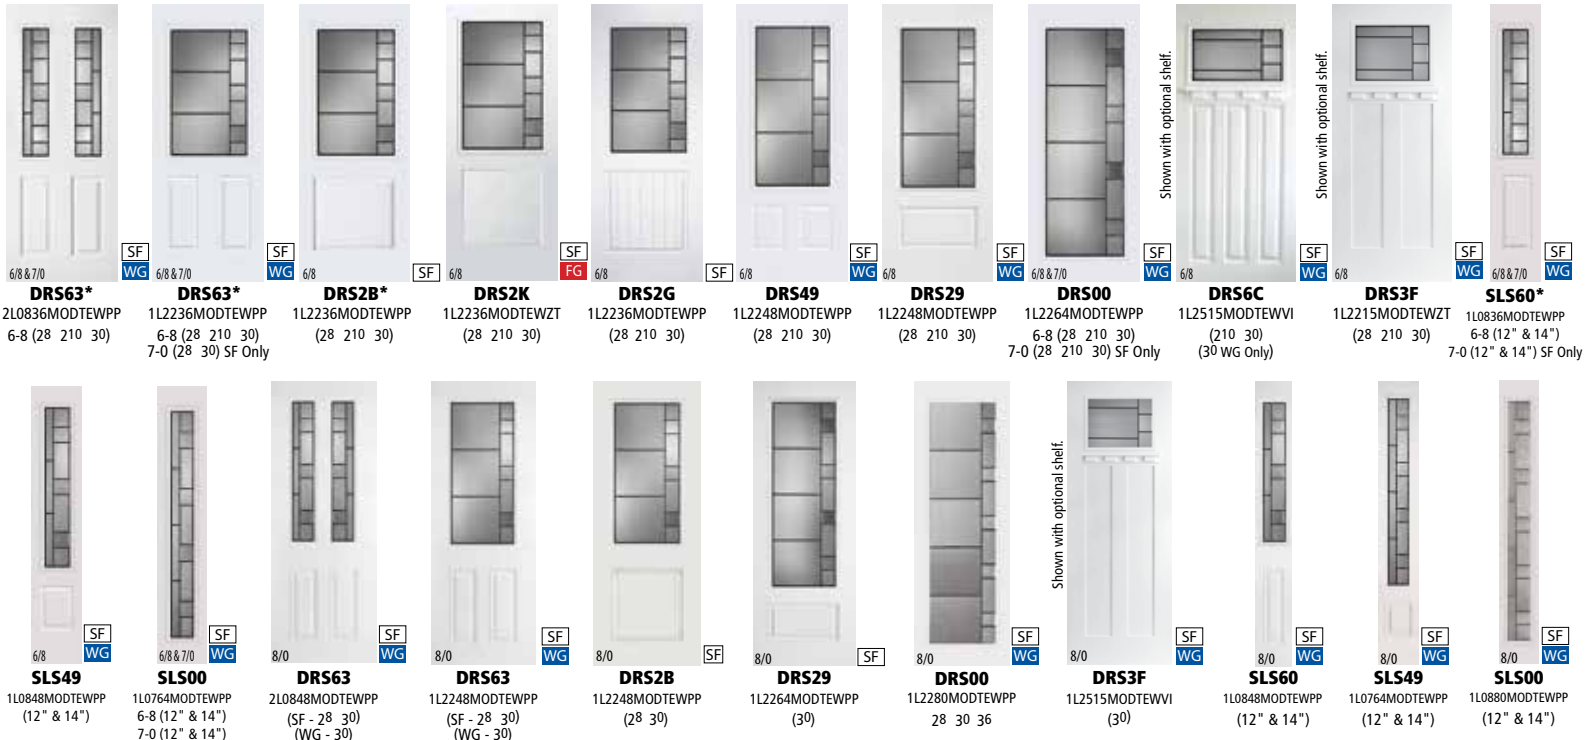

[SF] Smooth Fiberglass [WG] Wood Grain Textured Fiberglass [FG] Fir Grain Textured Fiberglass ■ Extended Leadtime Required *Available in Solution Series Frame