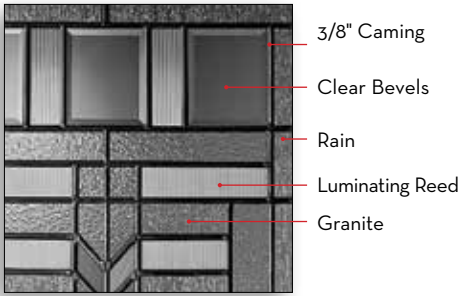

ROYSTON DECORATIVE SERIES

Patina

PRIVACY

8