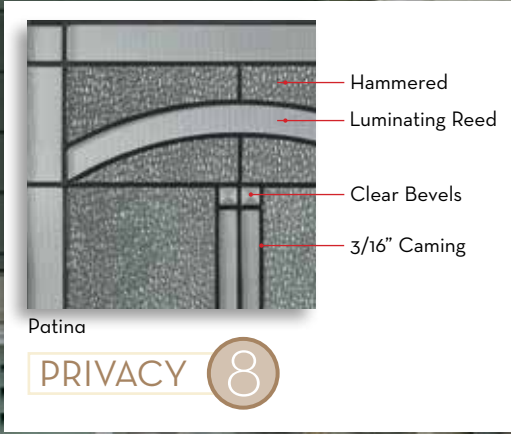

NARROWS DECORATIVE SERIES

6/8 & 7/0	6/8 & 7/0	6/8	6/8	6/8	6/8	6/8	6/8 & 7/0	6/8	6/8
DRS63+	DRS63*	DRS2B*	DRS2K	DRS2G	DRS49	DRS29	DRS00	DRS6C	DRS3F
2L0836NARTEWPP	1L2236NARTEWPP	1L2236NARTEWPP	1L2236NARTEWZT	1L2236NARTEWPP	1L2248NARTEWPP	1L2248NARTEWPP	1L2264NARTEWPP	1L2515NARTEWVI	1L2215NARTEWZT
6-8 (28 210 30)	6-8 (28 210 30) 7-0 (28 30) SF Only	(28 210 30)	(28 210 30)	(28 210 30)	(28 210 30)	(28 210 30)	6-8 (28 210 30) 7-0 (28 210 30) SF Only	(210 30) (30 WG Only)	(28 210 30)
6/8 & 7/0	6/8	6/8 & 7/0	8/0	8/0	8/0	8/0	8/0	8/0	8/0
SLS60*	SLS49	SLS00	DRS63	DRS63	DRS2B	DRS29	DRS3F	SLS60	SLS49
1L0836NARTEWPP	1L0848NARTEWPP	1L0764NARTEWPP	2L0848NARTEWPP	1L2248NARTEWPP	1L2248NARTEWPP	1L2264NARTEWPP	1L2515NARTEWVI	1L0848NARTEWPP	1L0764NARTEWPP
6-8 (12" & 14")	(12" & 14")	6-8 (12" & 14") 7-0 (12" & 14")	(SF - 28 30) (WG - 30)	(SF - 28 30) (WG - 30)	(28 30)	(30)	(30)	(12" & 14")	(12" & 14")

SF Smooth Fiberglass WG Wood Grain Textured Fiberglass FG Fir Grain Textured Fiberglass ■ Extended Leadtime Required *Available in Solution Series Frame