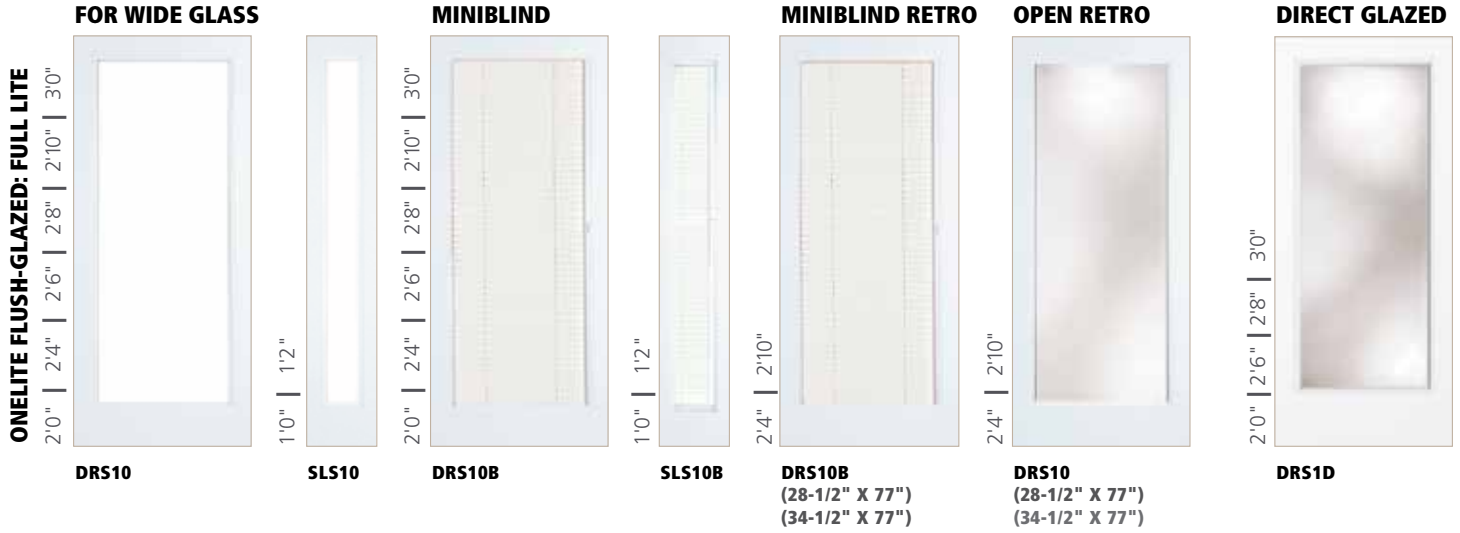

SMOOTH SKIN SERIES: 6/8