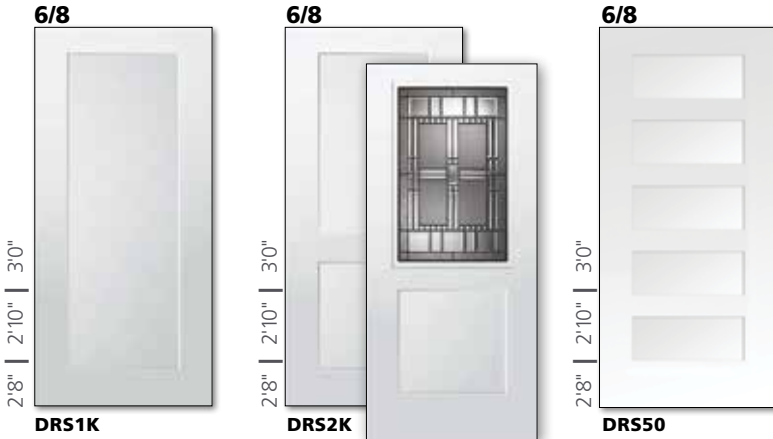

Available with any Decorative 1/2 Lite.

Available with any Decorative 1/2 Lite.

Clear and Decorative glass options available in any of the 5 panels of the DRS50 or DRF50. Photo above shown with Rooftop glass.