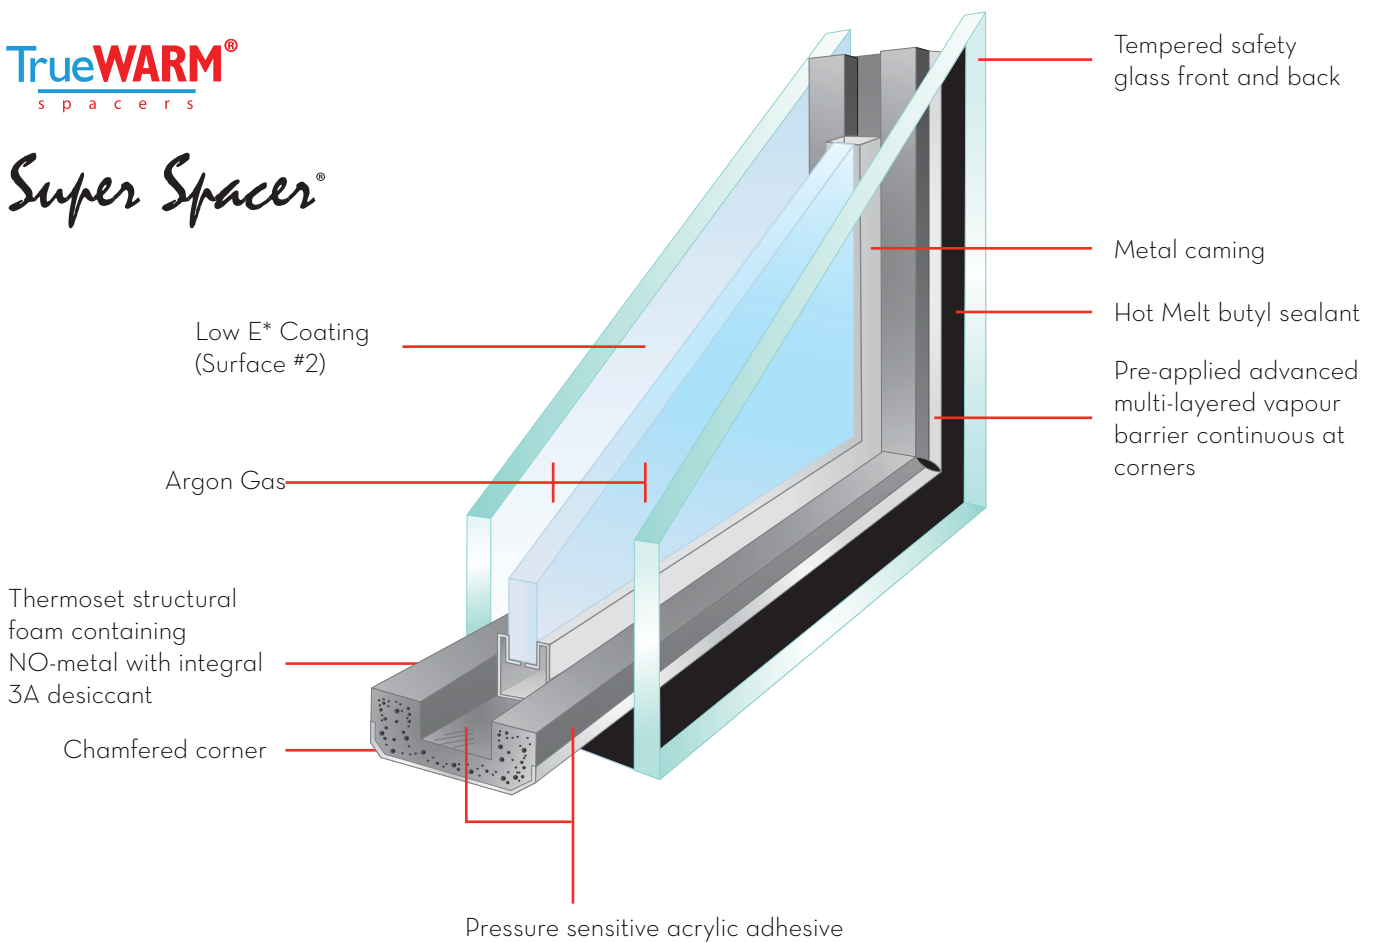

INSULATING SYSTEM

All Trimlite Decorative Doorlites are made with Super Spacer® Cushion Edge™, a flexible, U-shaped, silicone foam tape product used to wrap around and cushion our center decorative panel. Featuring a vapor barrier backing, the product used in combination with Hot Melt butyl, provides a superior Warm-Edge seal.

PERFORMANCE FEATURES

- Warm-Edge Benefits: Superior silicone foam insulation, low thermal conductivity
- Silicone Foam Features: Excellent UV resistance and extreme temperature performance
- Dual-Seal Performance: Chamfered corners for increased sealant depth
- Tempered Safety Glass for your piece of mind
- Low E* with Argon Gas for your comfort

All Trimlite Doorlites are certified by the National Accreditation and Management Institute, Inc. (NAMI).

All Trimlite products are energy tested. Consult your dealer for specific energy ratings.

Warranties: Our products are covered by separate limited warranties. Please contact your dealer for more information.

SuperSpacer®, TrueWarm® and Cushion Edge™ are all registered trademarks of QUANNEX BUILDING PRODUCTS.

*Our doorlites are available with Low E and Argon. However, some exceptions may apply. Contact your dealer for more details.