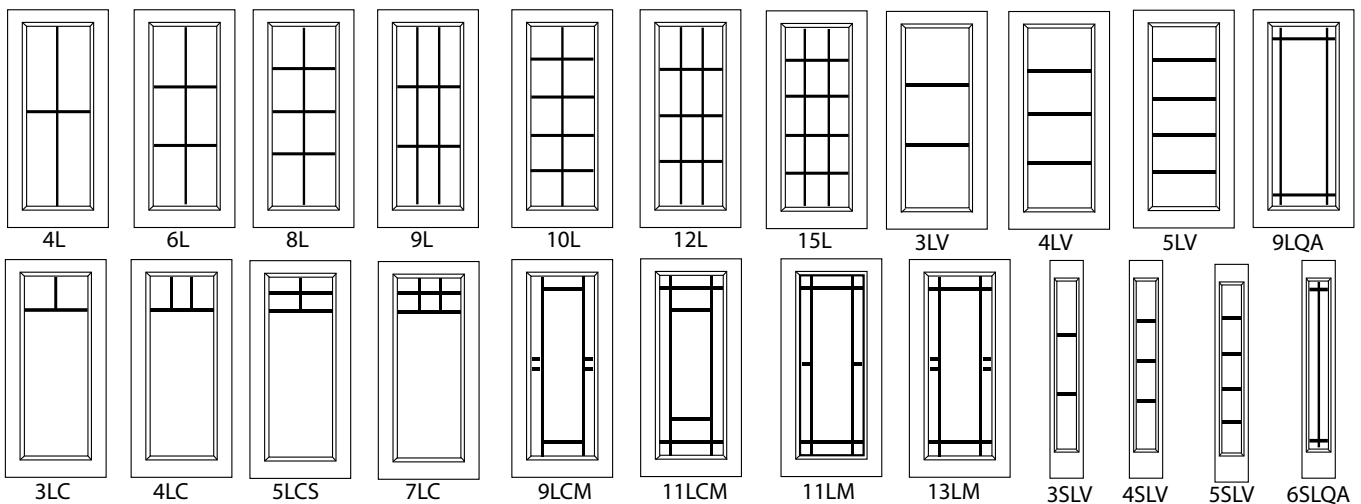

FIBERGLASS DOOR AND SIDELITE SDL CONFIGURATIONS