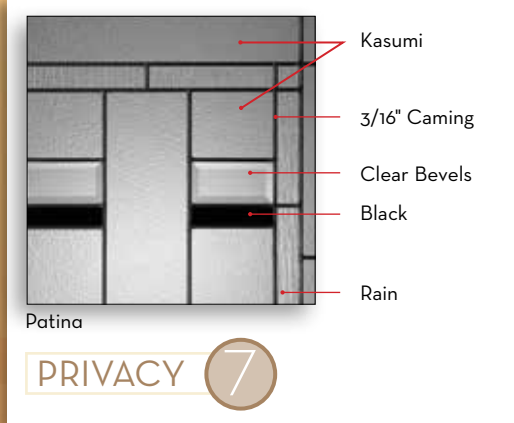

HOLLISTER DECORATIVE SERIES

Patina
PRIVACY 7

[SF] Smooth Fiberglass [WG] Wood Grain Textured Fiberglass [FG] Fir Grain Textured Fiberglass ■ Extended Leadtime Required *Available in Solution Series Frame