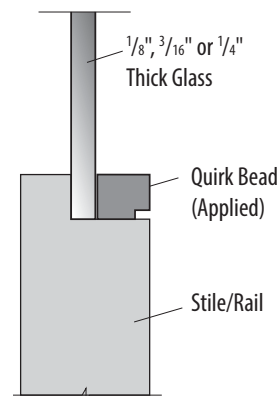

8601 Shaker

Species

Primed Only

Specification

Thickness: 1-3/8" and 1-3/4"

Heights: 6/8, 7/0*, 7/6 and 8/0

Panel (7/6 and 8/0 Only): 1/4" Flat panel

Door Dimensions

(does not include ovolo/quirk/bevel bead):

Stiles: 4-1/16"

Mid Rail: 4-1/4"

Top Rail: 4-1/8"

Bottom Rail: 8-13/16"

† Size not shown

*7/0 doors may have larger top and bottom rail.

Note: 7/6 and 8/0 Wood bars will have an extra row of lites instead of a bottom panel

Due to ongoing product development we reserve the right to make changes in design, materials and specifications without notice.

Please contact your dealer for more information.