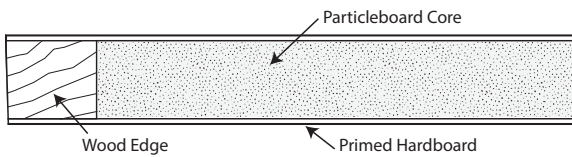

Specifications

- Primed
- Solid Core
- 1-3/4" Only
- 3 Degree Bevel Edges

Note: Stain grade options available.
Contact your dealer for more informatin.

Flush

Special Order Flush Face Grooved Doors

Note: Face Grooving will require additional time for processing. Contact your dealer for more information.