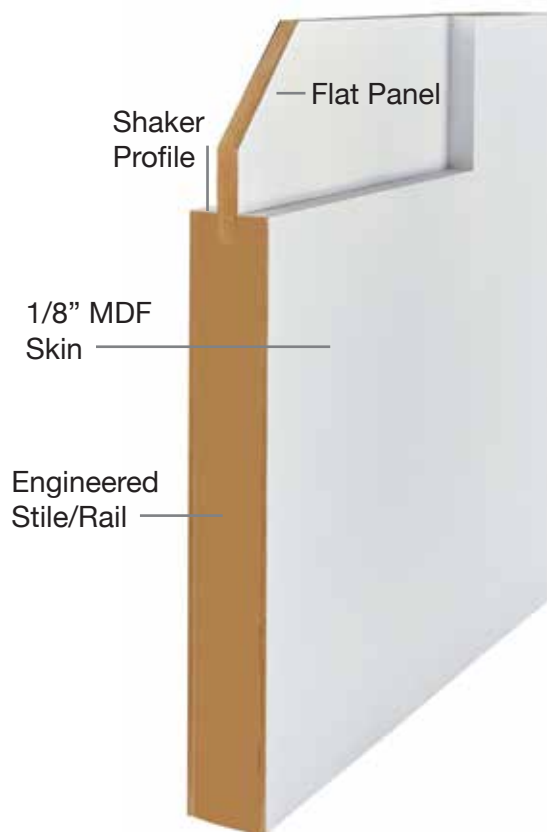

SHAKER SPECIFICATIONS

DIMENSIONS:

Thickness: 1-3/8" & 1-3/4"

Doors: 1/4, 1/6, 1/8, 1/10, 2/0,
2/2, 2/4, 2/6, 2/8, 2/10 & 3/0

Bifolds: 2/0, 2/6 & 3/0

Height: 6/8, 7/0, 7/6 & 8/0

Panels: 1/2" Flat Panel (1-3/8" door)
3/4" Flat Panel (1-3/4" door)

Door stiles: 4-7/16"

Bifold stiles: 2"

Top rail: 4-5/16"

Cross rails: 4-3/8"

Lock rail: 7-3/8"

Door bottom rail: 9-3/16"

Bi-fold bottom rail: 7-15/16"

Fire-Rated doors also available. Contact your dealer for more information.

Complete dimensional specifications are available from your dealer.

QUICK SHIP APPLIED BEADS PRIMED

Now you can create a different architectural look with any of our "Quick Ship" door styles in either 1-3/8" or 1-3/4". Customize your look by adding one of the following beading profiles: