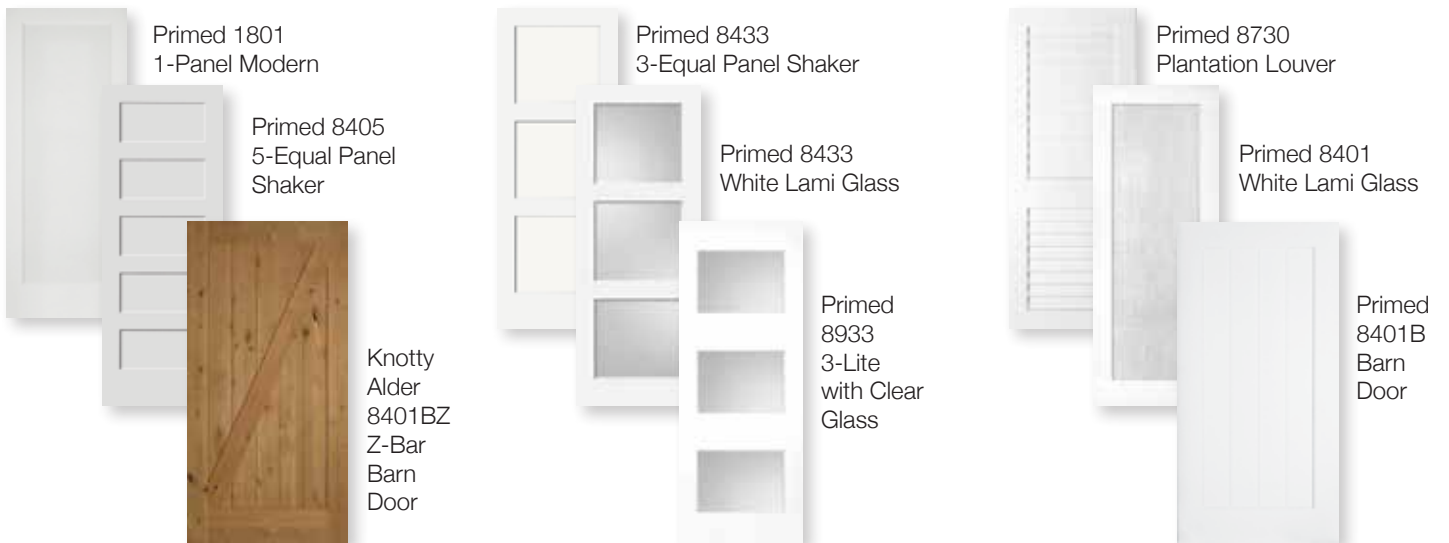

MODERN FARMHOUSE

A balanced blend of modern and rustic, the Modern Farmhouse style continues to be a rising trend. We think these door styles intelligently mix modern and traditional.