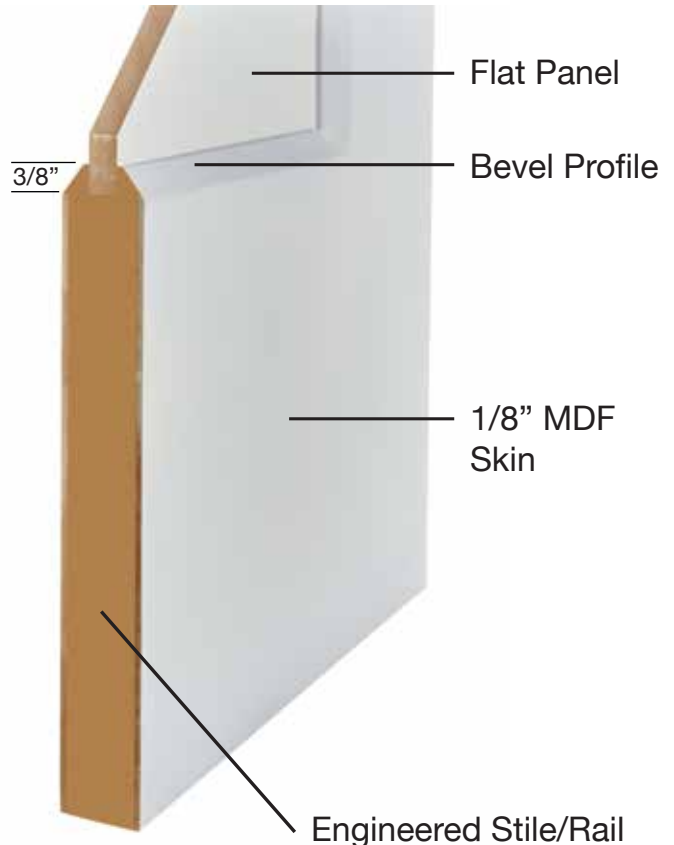

(includes track & hardware)

1-3/8"

Quick Ship* Sizes: 2/0, 2/6 & 3/0

6/7

DIMENSIONS:

(Does not include Bevel profile)

Thickness: 1-3/8"

Height: 6/8, 7/0 & 8/0

Panels: 1/2" Flat Panel

Door stiles: 4-1/8"

Bifold stiles: 1-5/8"

Top rail: 4-1/16"

Door bottom rail: 8-13/16"

Bifold bottom rail: 7-9/16"

Complete dimensional specifications are available from your dealer.

*Quick Ship: We make every effort to ensure all Quick Ship Items are in stock. However, we do not guarantee stock. Please call your representative for availability.

Shaker Panel Doors

Quick Ship* Sizes: 1/4, 1/6, 1/8, 1/10, 2/0, 2/2, 2/4, 2/6, 2/8, 2/10, & 3/0