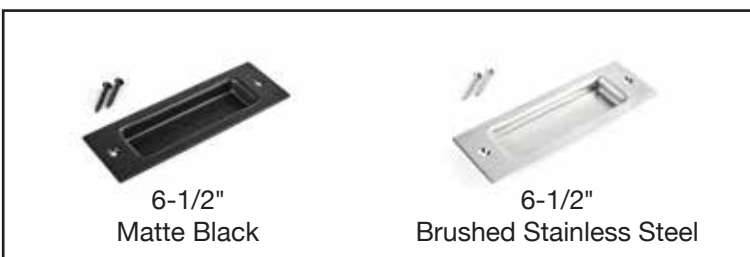

Rectangular Flush Pulls