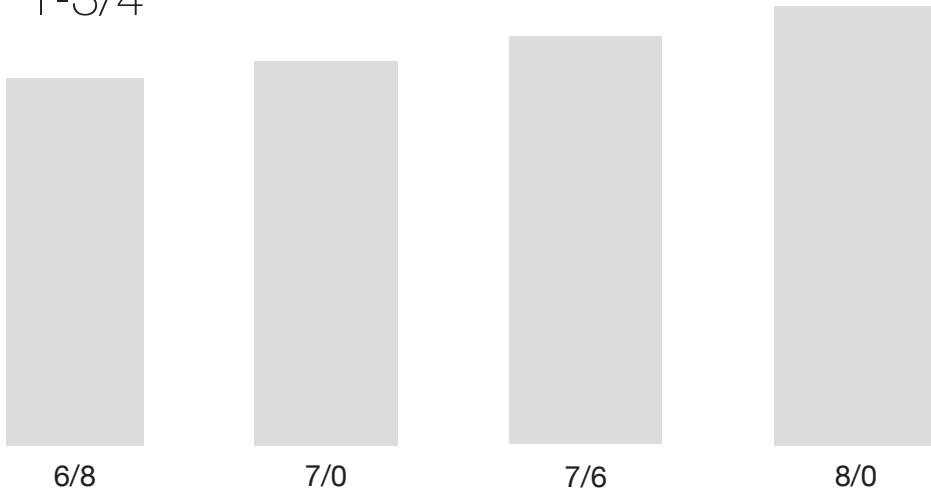

Flush Doors 1-3/4"

Quick Ship* Sizes: 2/0, 2/2, 2/4, 2/6, 2/8, 2/10, & 3/0