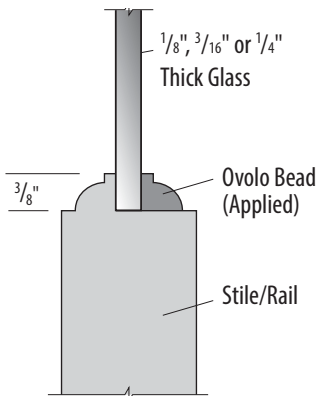

Profiles

1501 Traditional

Species

Primed, Douglas Fir,
Red Oak, Maple, Pine