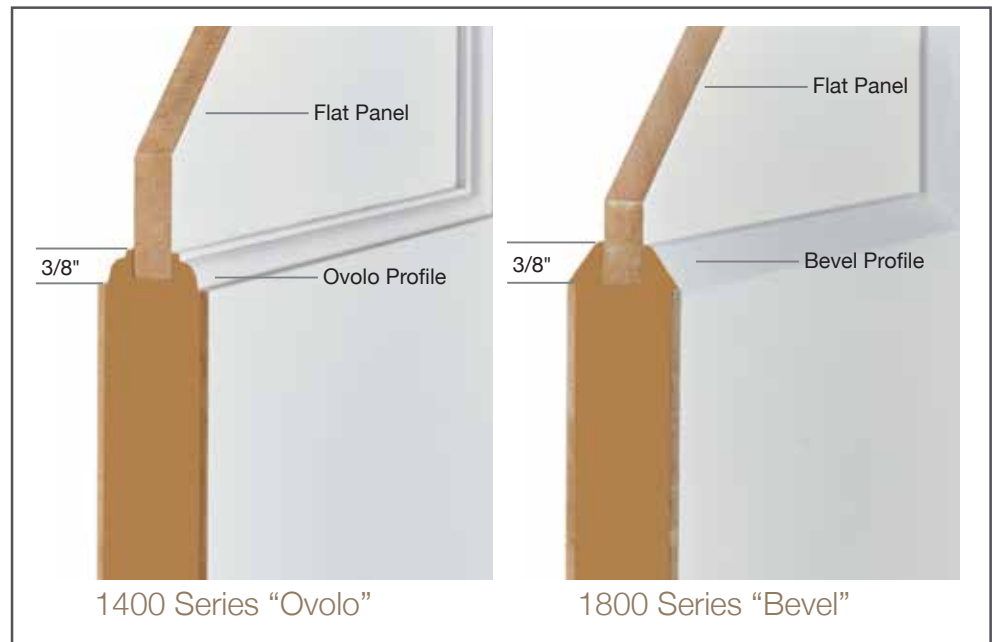

Dimensions

(Do not include Ovolo/Bevel profile)

Thickness: 1-3/8" & 1-3/4"

Doors: 1/4[†], 1/6[†], 1/8[†], 1/10[†], 2/0,
2/2, 2/4, 2/6, 2/8, 2/10 & 3/0

Bifolds: 2/0[†], 2/6[†] & 3/0[†] (Not Shown)

Height: 6/8, 7/0, 7/6 & 8/0

Panels: Flat (Thickness may vary)

Door stiles: 4-1/16"

Bifold stiles: 1-5/8"

Top rail: 3-15/16"

Cross rails: 3-5/8"

Lock rail: 6-5/8"

Door bottom rail: 8-13/16"

Bi-fold bottom rail: 7-9/16"