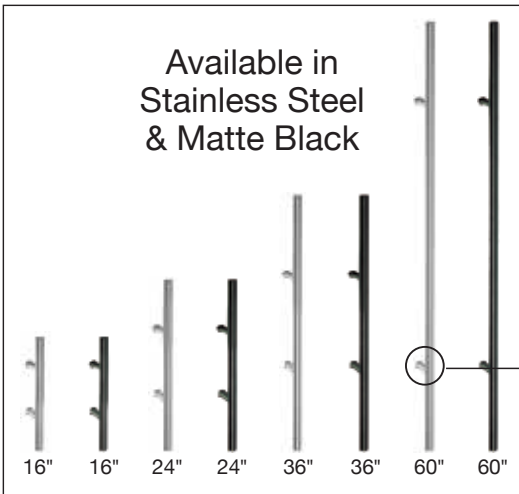

Bent Strap

Shown in Matte Black

Top Mount

Shown in Brushed Stainless Steel

- Track sizes: 84" or 96"
- Track rated up to 220 pounds (100 kgs)
- Ability to connect tracks for double doors
- Nylon ball-bearing rollers for quiet operation
- Includes all screws and bolts necessary for installation

Bypass Bracket

Matte Black

Brushed Stainless Steel

Soft Close Hardware

Matte Black

Matte Grey
(Matches Stainless Steel Track)

Bar Pulls (Round)

Round Pulls