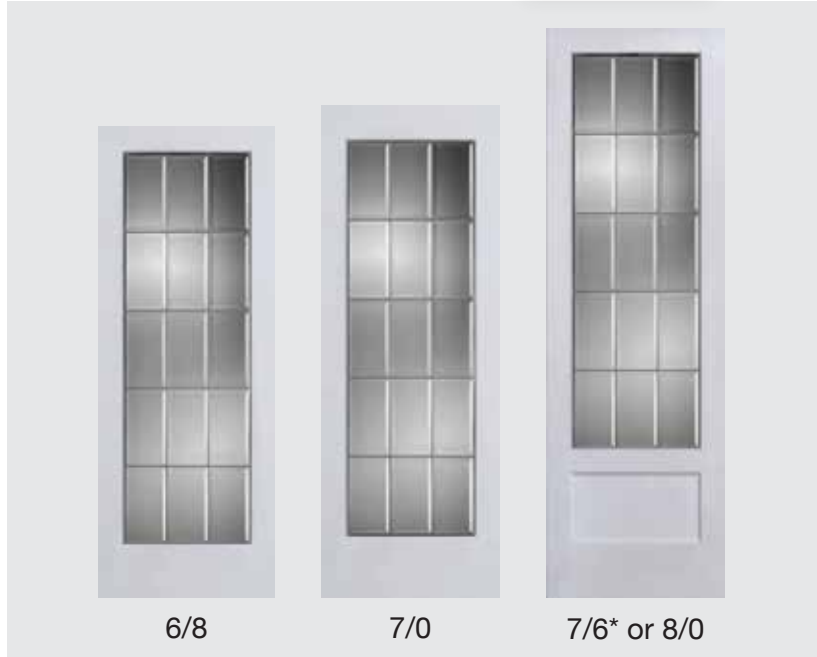

Available in Patina and Zinc
(shown in Patina)

PRIVACY 1

Note:
2/0 and 2/2 doors are 10-lite.

Clear Bevels
3/16" Caming

6/8

7/0

7/6* or 8/0

* Not shown

Wood Bar | FRENCH DOORS