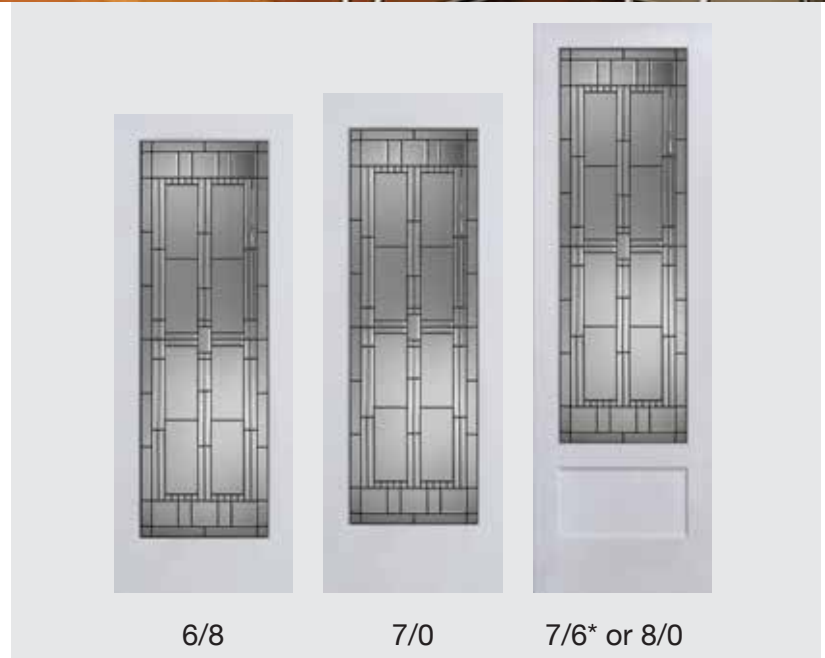

Available in Patina only
PRIVACY 7

* Not shown