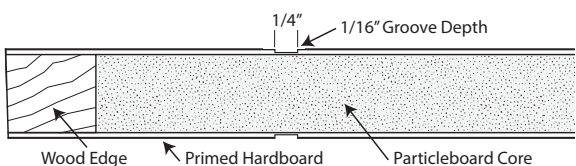

Flush w/Groove

Fire-Rated doors also available in Primed only.
Contact your dealer for more information.

*Quick Ship: We make every effort to ensure all Quick Ship Items are in stock. However, we do not guarantee stock. Please call your representative for availability.