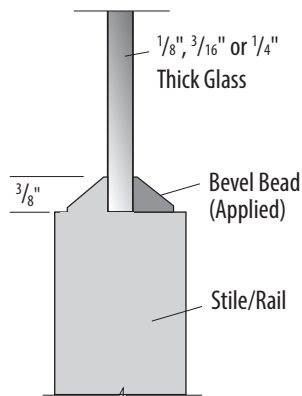

1901 Modern

Species

Primed Only