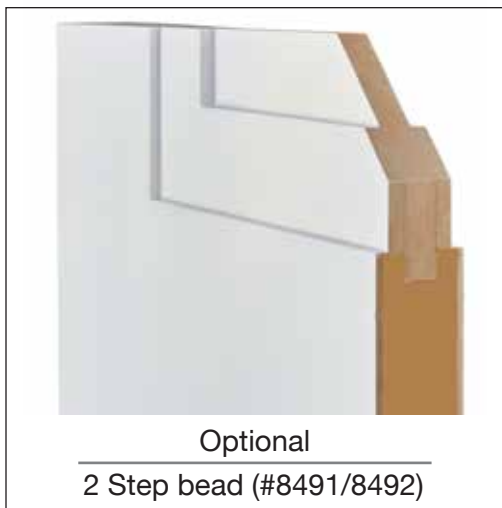

QUICK SHIP APPLIED 2-STEP | Primed

Our 2-Step Flat Bead profile offers a unique take on a traditional shaker door.

8492 "Two Panel"

8491 "One Panel"

Specifications

Our 1-9/16" flat bead steps down from the shaker style door, giving the profile depth and dramatic shadow lines while still maintaining its charm.