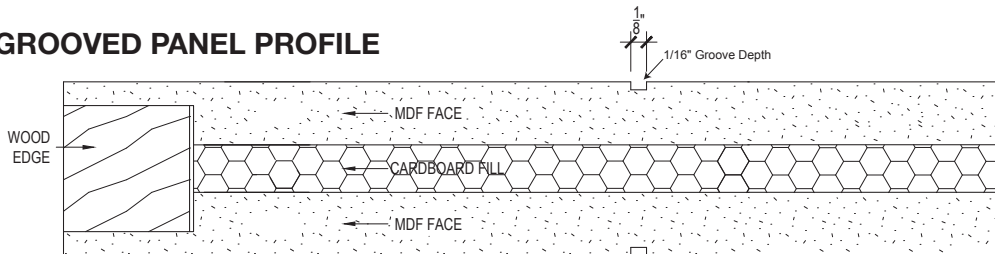

RG51A

RG51B

RG52

Specifications

RAISED PANEL PROFILE

GROOVED PANEL PROFILE

Dimensions

Thickness: 1-3/8" & 1-3/4"