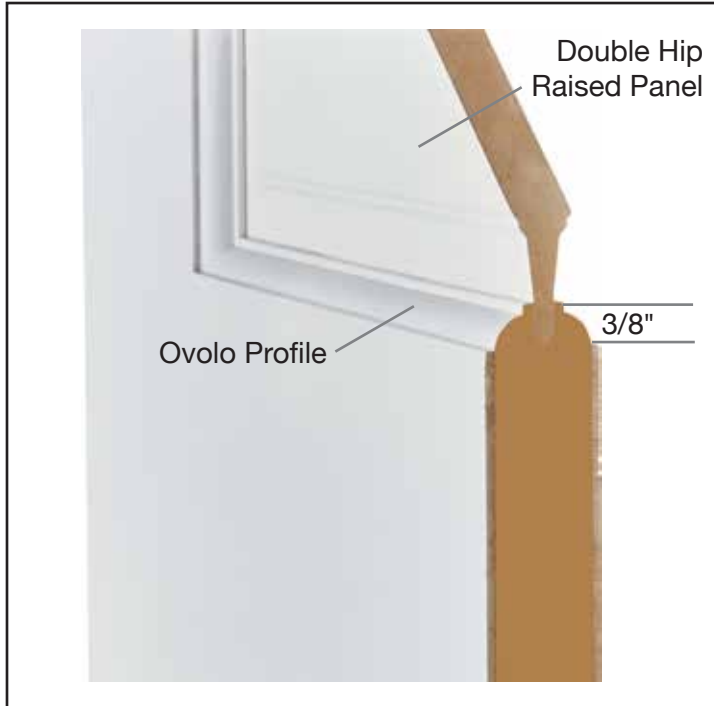

Knotty Alder

Note: Complete dimensional specifications are available from your dealer.

SPECIAL ORDER | Raised Panel Doors & Bifolds

Our Double Hip Raised Panel doors are a timeless look, available in a variety of panel layouts and wood species. Available options include 1-3/8" and 1-3/4" door thickness, 6/8, 7/0, 7/6 and 8/0 heights.

Custom sizes and other species available. Contact your dealer for more information.

Raised Panel Doors

Raised Panel Bifolds (includes track & hardware)

Specifications

Dimensions

(Does not include Ovolo profile)

Thickness: 1-3/8" & 1-3/4"

Doors: 1/4†, 1/6†, 1/8†, 1/10†, 2/0, 2/2, 2/4, 2/6, 2/8, 2/10 & 3/0

Bifolds: 2/0†, 2/6† & 3/0†

Height: 6/8, 7/0, 7/6 & 8/0

Panels: 1-3/8" Door - 3/4" Double Hip Raised

1-3/4" Door - 1-1/4" Double Hip Raised