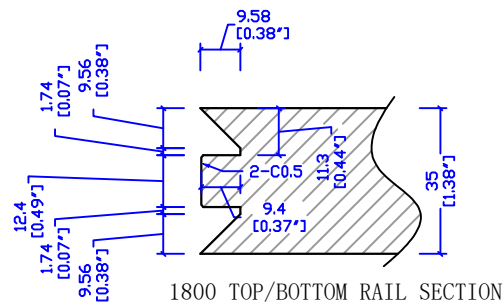

PANEL CONTROL DIMENSIONS

DOOR SIZE	DIM "A"	DIM "B"	PANEL SIZE
2-0	298.45	215.91	213x500
2-6	374.65	292.11	289x500
3-0	450.85	368.31	365x500

THIS DRAWING AND THE INFORMATION CONTAINED HEREIN IS PROPRIETARY TO TRIMLITE COMPANY AND SHALL NOT BE REPRODUCED, COPIED OR DISCLOSED IN WHOLE OR PART, OR USED FOR MANUFACTURE OR FOR ANY OTHER PURPOSE WITHOUT THE WRITTEN PERMISSION OF TRIMLITE COMPANY.				TITLE 1833BF (1-3/8"x6-3/4") Pri					
				DRAWING NO. T-1833BF-78.75					
Rev. #	Description	Date	by Whom	LAYOUT	2/24	SCALE	NTS	DIMENSIONS ARE IN	mm/[in "]
A		2024.9.13	Wang	DRAWN BY:				DATE	
				 TRIMLITE					