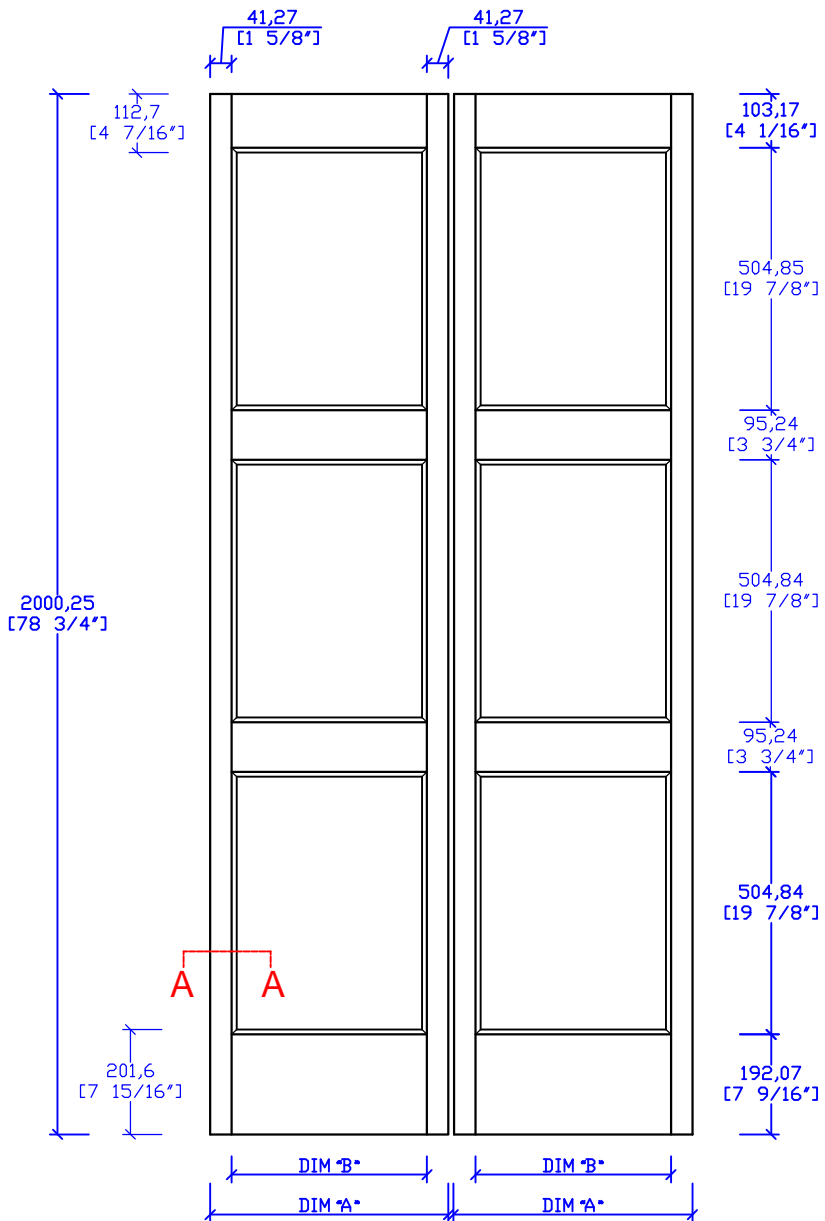

PANEL CONTROL DIMENSIONS

DOOR SIZE	DIM "A"	DIM "B"	PANEL SIZE
2-0	298.45	215.91	213x500
2-6	374.65	292.11	289x500
3-0	450.85	368.31	365x500

THIS DRAWING AND THE INFORMATION CONTAINED HEREIN IS PROPRIETARY TO TRIMLITE COMPANY AND SHALL NOT BE REPRODUCED, COPIED OR DISCLOSED IN WHOLE OR PART, OR USED FOR MANUFACTURE OR FOR ANY OTHER PURPOSE WITHOUT THE WRITTEN PERMISSION OF TRIMLITE COMPANY.				TITLE 1833BF (1-3/8"x6-3/4") Pri					
				DRAWING NO. T-1833BF-78.75					
Rev. #	Description	Date	by Whom	LAYOUT	2/24	SCALE	NTS	DIMENSIONS ARE IN	mm/[in "]
A		2024.9.13	Wang	DRAWN BY:				DATE	
				 TRIMLITE					