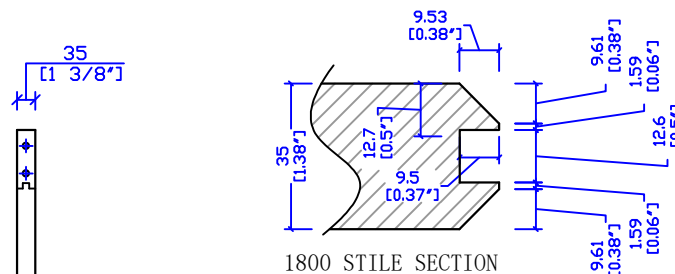

PANEL CONTROL DIMENSIONS

DOOR SIZE	DIM "A"	DIM "B"	PANEL SIZE
2-0	298.45	215.91	213x500
2-6	374.65	292.11	289x500
3-0	450.85	368.31	365x500

THIS DRAWING AND THE INFORMATION CONTAINED HEREIN IS PROPRIETARY TO TRIMLITE COMPANY AND SHALL NOT BE REPRODUCED, COPIED OR DISCLOSED IN WHOLE OR PART, OR USED FOR MANUFACTURE OR FOR ANY OTHER PURPOSE WITHOUT THE WRITTEN PERMISSION OF TRIMLITE COMPANY.				TITLE 1833BF (1-3/8"x6-3/4") Pri					
				DRAWING NO. T-1833BF-78.75					
Rev. #	Description	Date	by Whom	LAYOUT	2/24	SCALE	NTS	DIMENSIONS ARE IN	mm/[in "]
A		2024.9.13	Wang	DRAWN BY:				DATE	
				 TRIMLITE					