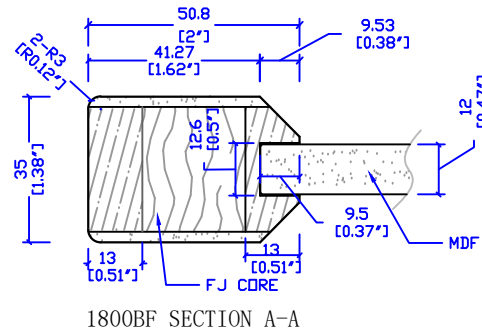

PANEL CONTROL DIMENSIONS

DOOR SIZE	DIM "A"	DIM "B"	PANEL SIZE
2-0	298.45	215.91	213x500
2-6	374.65	292.11	289x500
3-0	450.85	368.31	365x500

THIS DRAWING AND THE INFORMATION CONTAINED HEREIN IS PROPRIETARY TO TRIMLITE COMPANY AND SHALL NOT BE REPRODUCED, COPIED OR DISCLOSED IN WHOLE OR PART, OR USED FOR MANUFACTURE OR FOR ANY OTHER PURPOSE WITHOUT THE WRITTEN PERMISSION OF TRIMLITE COMPANY.				TITLE 1833BF (1-3/8"x6-3/4") Pri					
				DRAWING NO. T-1833BF-78.75					
Rev. #	Description	Date	by Whom	LAYOUT	2/24	SCALE	NTS	DIMENSIONS ARE IN	mm/[in "]
A		2024.9.13	Wang	DRAWN BY:				DATE	
				 TRIMLITE					