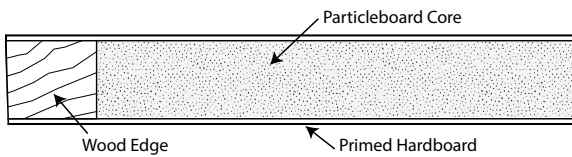

Flush Doors 1-3/4"

Quick Ship* Sizes: 2/0, 2/2, 2/4, 2/6, 2/8, 2/10, & 3/0

Specifications

- Primed
- Solid Core
- 1-3/4" Only
- 3 Degree Bevel Edges

Note: Stain grade options available. Please refer to "Special Order Flush" doors on pages 50-51 for available options. Contact your dealer for more information.

Flush

Special Order Flush Face Grooved Doors

Note: Face Grooving will require additional time for processing. Contact your dealer for more information.

Flush w/Groove

Fire-Rated doors also available in Primed only. Contact your dealer for more information.

*Quick Ship: We make every effort to ensure all Quick Ship Items are in stock. However, we do not guarantee stock. Please call your representative for availability.