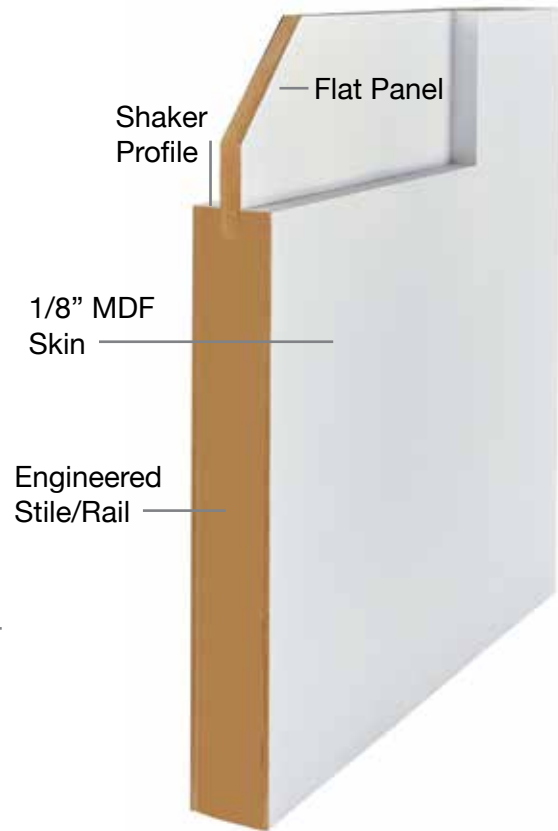

SHAKER SPECIFICATIONS

DIMENSIONS:

Thickness: 1-3/8" & 1-3/4"

Doors: 1/4, 1/6, 1/8, 1/10, 2/0,
2/2, 2/4, 2/6, 2/8, 2/10 & 3/0

Bifolds: 2/0, 2/6 & 3/0

Height: 6/8, 7/0, 7/6 & 8/0

Panels: 1/2" Flat Panel (1-3/8" door)
3/4" Flat Panel (1-3/4" door)

Door stiles: 4-7/16"

Bifold stiles: 2"

Top rail: 4-5/16"

Cross rails: 4-3/8"

Lock rail: 7-3/8"

Door bottom rail: 9-3/16"

Bi-fold bottom rail: 7-15/16"

Fire-Rated doors also available. Contact your dealer for more information.

Complete dimensional specifications are available from your dealer.

QUICK SHIP APPLIED BEADS PRIMED

Now you can create a different architectural look with any of our "Quick Ship" door styles in either 1-3/8" or 1-3/4". Customize your look by adding one of the following beading profiles: