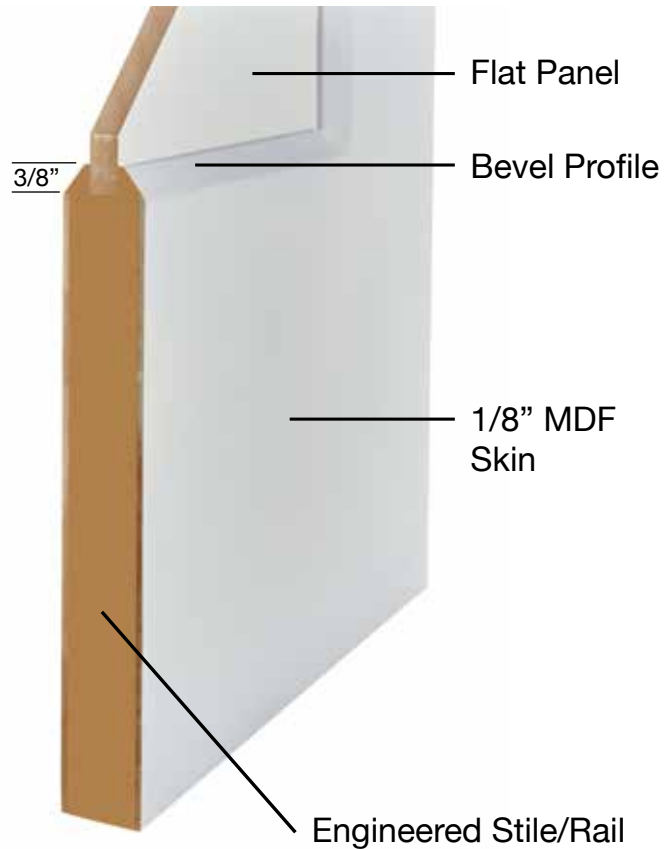

MODERN SPECIFICATIONS

DIMENSIONS:

(Does not include Bevel profile)

Thickness: 1-3/8"

Height: 6/8, 7/0 & 8/0

Panels: 1/2" Flat Panel

Door stiles: 4-1/8"

Bifold stiles: 1-5/8"

Top rail: 4-1/16"

Door bottom rail: 8-13/16"

Bifold bottom rail: 7-9/16"

Complete dimensional specifications are available from your dealer.

Shaker Panel Doors

Quick Ship* Sizes: 1/4, 1/6, 1/8, 1/10, 2/0, 2/2, 2/4, 2/6, 2/8, 2/10, & 3/0