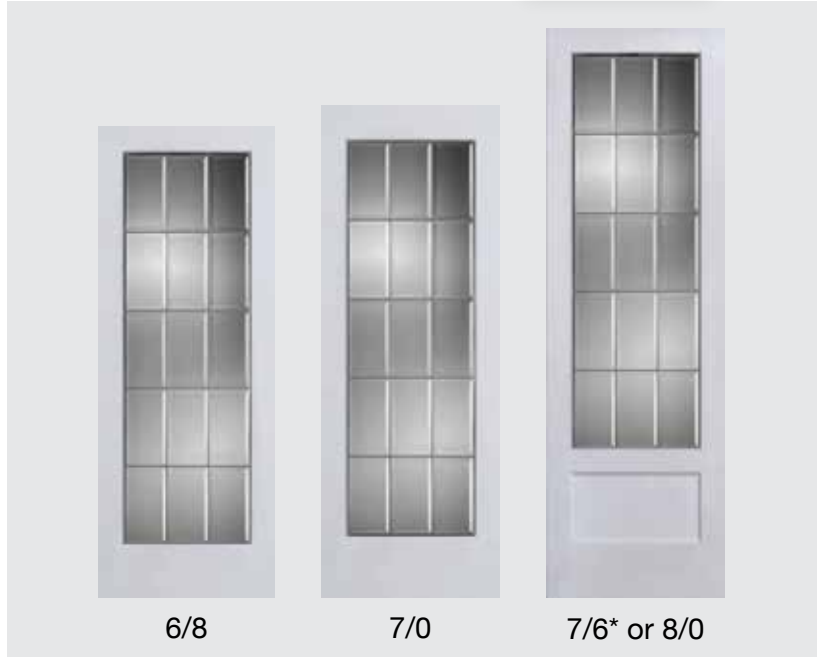

Available in Patina Only
PRIVACY 7

* Not shown

Bevel | FRENCH DOORS

Available in Patina and Zinc
(shown in Patina)

PRIVACY 1

Note:
2/0 and 2/2 doors are 10-lite.

Clear Bevels
3/16" Caming

6/8