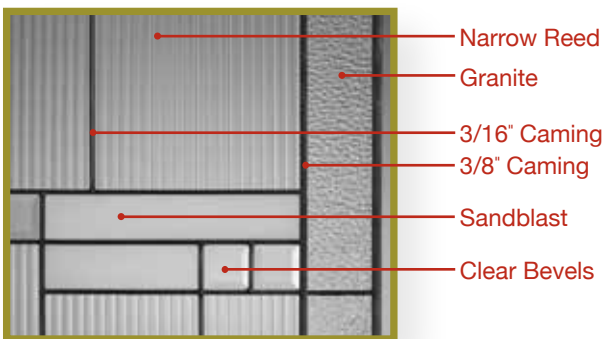

FRENCH DOORS | Harlow

Available in Patina only
PRIVACY 8

* Not shown