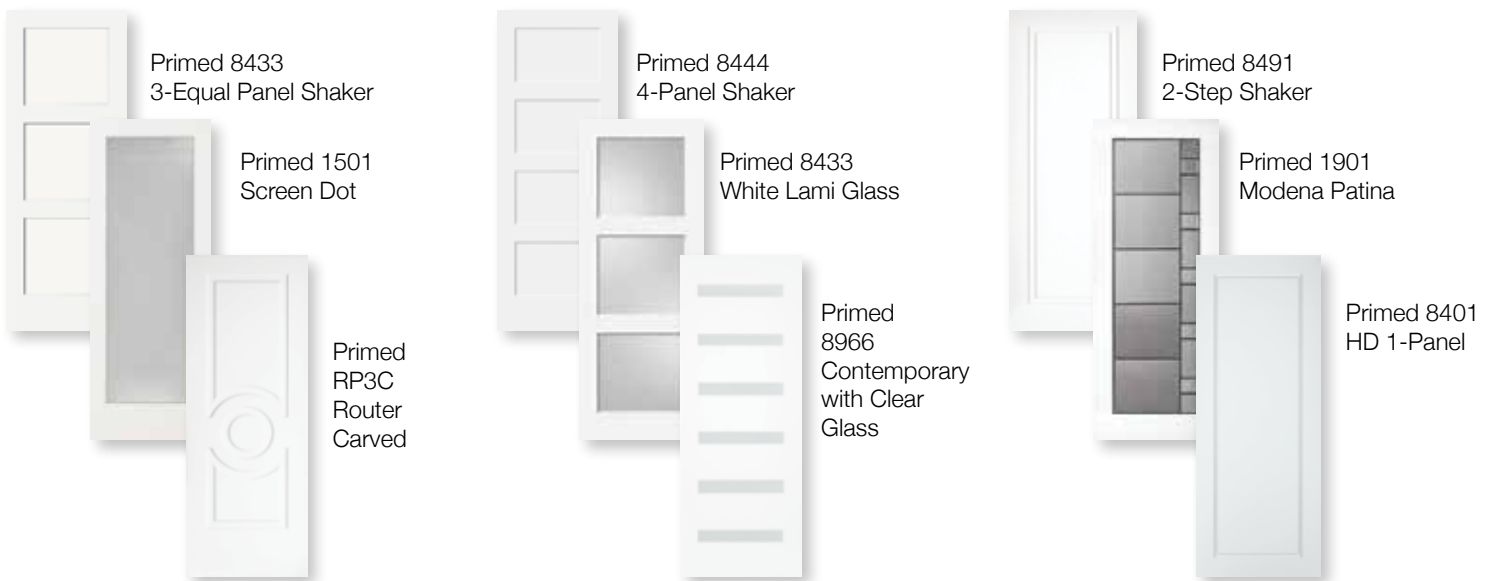

CONTEMPORARY

Contemporary homes reflect the architecture and design of today. They represent smart design and curb appeal. We selected several doors that we believe represent the ethos of now and can be loved forever.