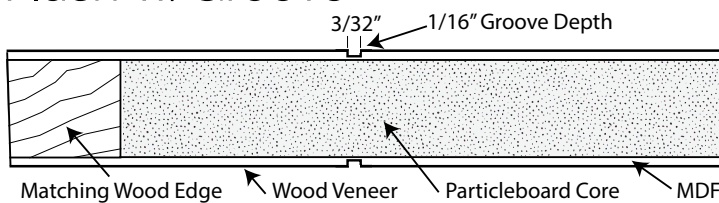

Flush w/Groove

Note: Groove will expose MDF substrate.