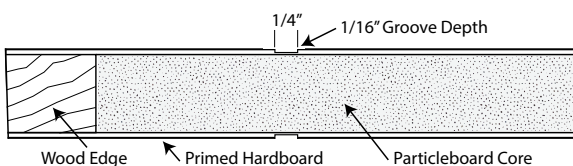

Flush w/Groove

Fire-Rated doors also available in Primed only. Contact your dealer for more information.

*Quick Ship: We make every effort to ensure all Quick Ship Items are in stock. However, we do not guarantee stock. Please call your representative for availability.