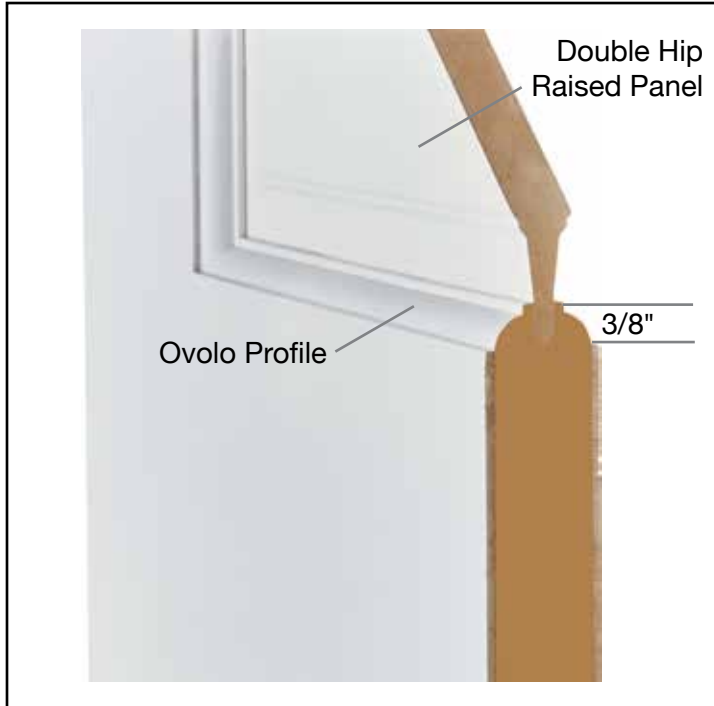

OV66

Raised Panel Bifolds (includes track & hardware)

OV11BF

OV22BF
OV44BF

OV24BF

OV33BF

OV55BF

OV66BF

Specifications

Dimensions

(Does not include Ovolo profile)

Thickness: 1-3/8" & 1-3/4"

Doors: 1/4†, 1/6†, 1/8†, 1/10†, 2/0, 2/2, 2/4, 2/6, 2/8, 2/10 & 3/0

Bifolds: 2/0†, 2/6† & 3/0†

Height: 6/8, 7/0, 7/6 & 8/0