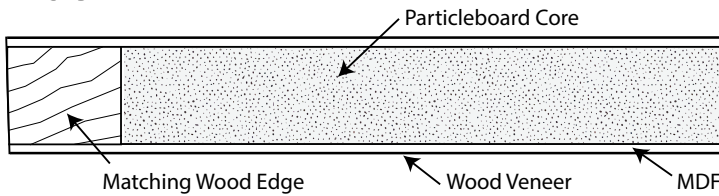

Flush Doors

1-3/4"

Standard Sizes: 2/0, 2/2, 2/4, 2/6, 2/8, 2/10, & 3/0

Specifications

- Solid Core
- 1-3/8" and 1-3/4"
- 3 Degree Bevel Edges

Note: Custom sizes and other stain grade options available. Contact your dealer for more information.

Flush

Special Order Flush Face Grooved Doors

Note: Face Grooving will require additional time for processing. Contact your dealer for more information.

Flush w/Groove

Note: Groove will expose MDF substrate.