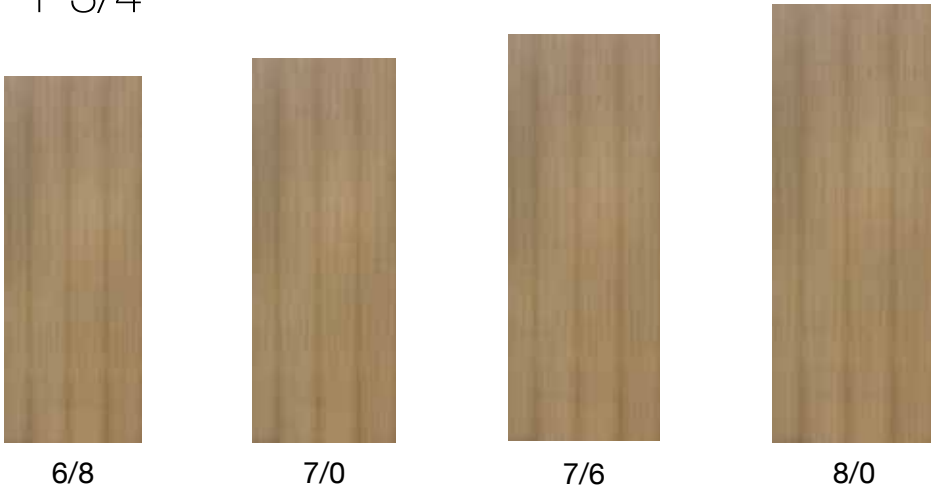

Flat Cut
Maple

Flat Cut
White Oak

Rift Cut
White Oak

Flush Doors

1-3/4"

Standard Sizes: 2/0, 2/2, 2/4, 2/6, 2/8, 2/10, & 3/0

Specifications

- Solid Core
- 1-3/8" and 1-3/4"
- 3 Degree Bevel Edges