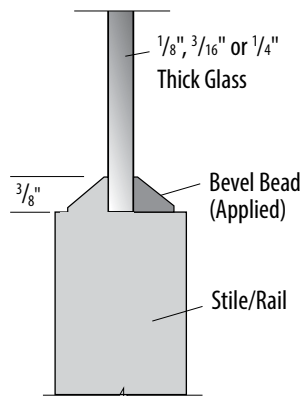

1901 Modern

Species*
Primed, Red Oak,
Maple, Pine

Specification

Thickness: 1-3/8" and 1-3/4"

Heights: 6/8, 7/0*, 7/6 and 8/0

Panel (7/6 and 8/0 Only): 1/4" Flat panel

Door Dimensions

(does not include ovolo/quirk/bevel bead):

Stiles: 4-1/16"

Mid Rail: 4-1/4"

Top Rail: 4-1/8"

Bottom Rail: 8-13/16"

† Size not shown

*7/0 doors may have larger top and bottom rail.

Note: 7/6 and 8/0 Wood bars will have an extra row of lites instead of a bottom panel

Due to ongoing product development we reserve the right to make changes in design, materials and specifications without notice.

*Other species are available. Please contact your dealer for more information.