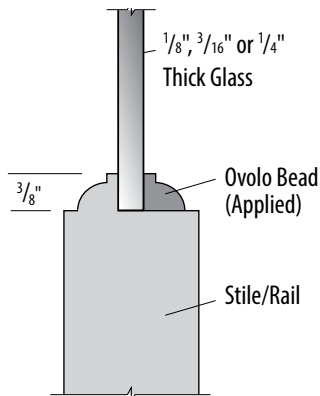

Profiles

1501 Traditional

Species*
Primed, Red Oak,
Maple, Pine