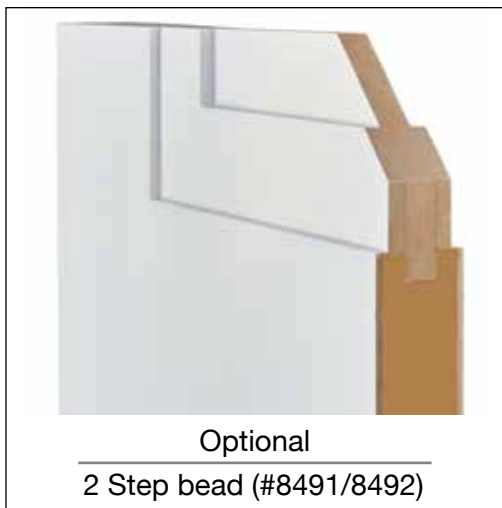

QUICK SHIP | Applied 2-Step Primed

Our 2-Step Flat Bead profile offers a unique take on a traditional shaker door.

8492 "Two Panel"

8491 "One Panel"

Specifications

Optional
2 Step bead (#8491/8492)

Our 1-9/16" flat bead steps down from the shaker style door, giving the profile depth and dramatic shadow lines while still maintaining its charm.