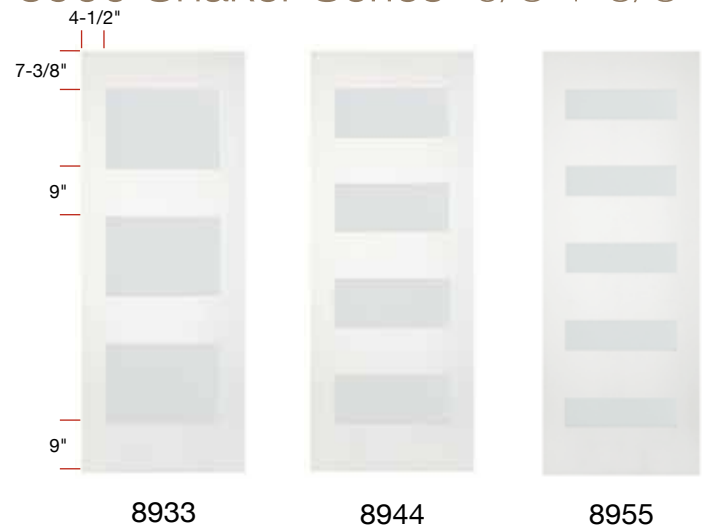

Note: Not available in Bifolds.

8488 with DWL

8400 Shaker Series 6/8 1-3/8"

8900 Shaker Series 6/8 1-3/8"

Glass Options

Clear
PRIVACY 1

Seedy Baroque
PRIVACY 3

Pinhead
PRIVACY 9