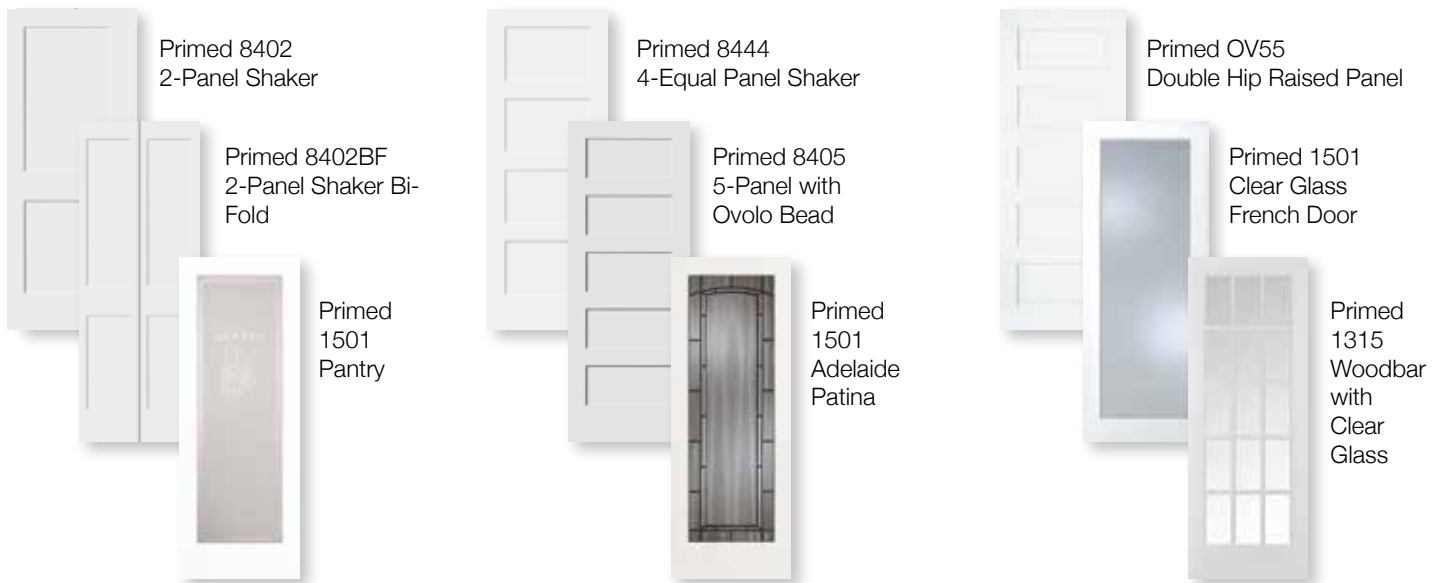

TRADITIONAL

Traditional homes are comforting and classic. Their interiors are calm, orderly and predictable. Everything matches and is consistent. We suggest these doors for completing the look in a traditional home style and décor.