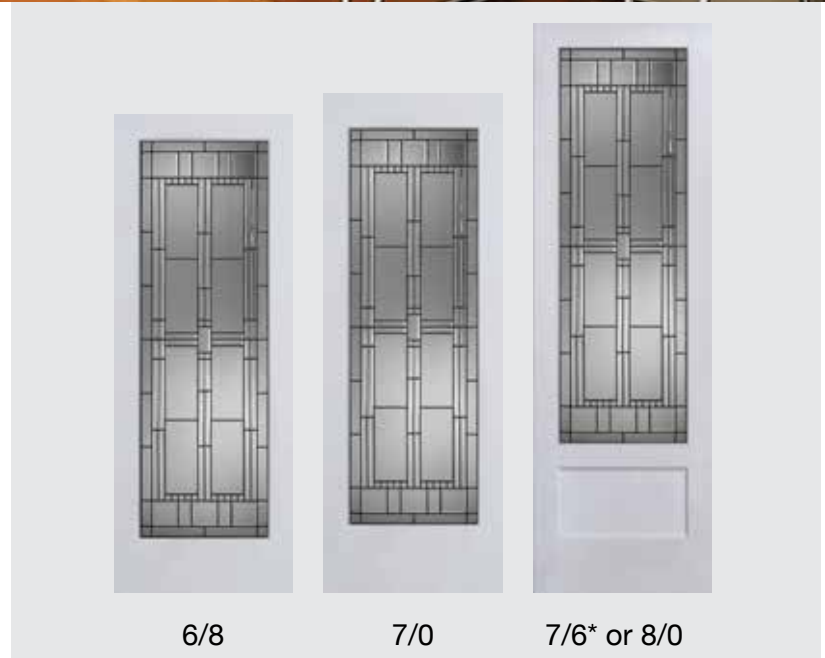

Available in Patina only
PRIVACY 7

* Not shown