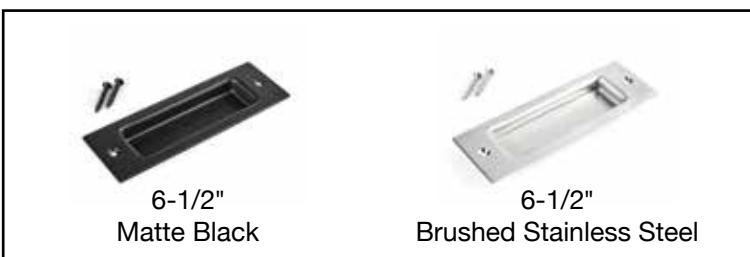

Rectangular Flush Pulls