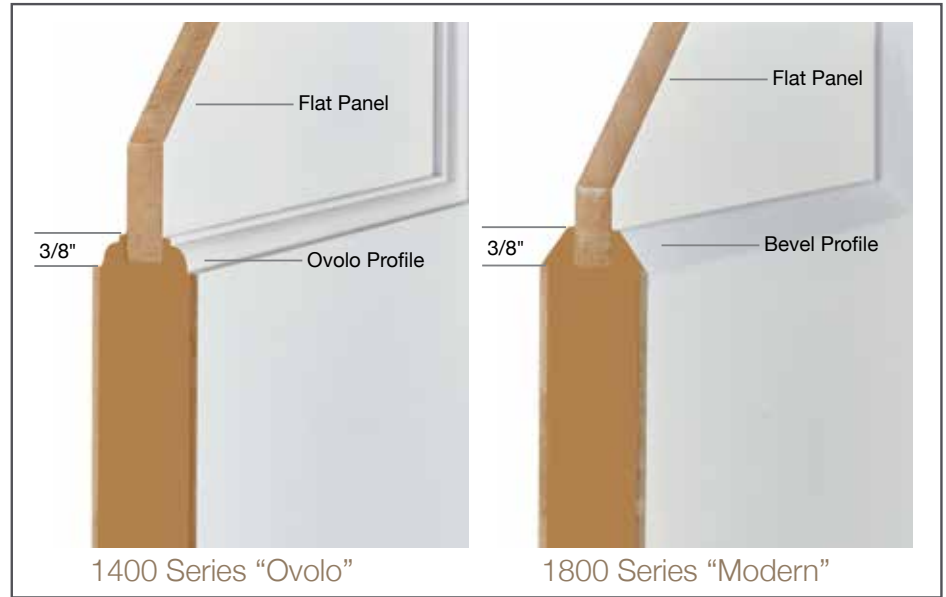

Thickness: 1-3/8" & 1-3/4"

Doors: 1/4†, 1/6†, 1/8†, 1/10†, 2/0,
2/2, 2/4, 2/6, 2/8, 2/10 & 3/0

Bifolds: 2/0†, 2/6† & 3/0† (Not Shown)

Height: 6/8, 7/0, 7/6 & 8/0

Panels: Flat (Thickness may vary)

Door stiles: 4-1/16"

Bifold stiles: 1-5/8"

Top rail: 3-15/16"

Cross rails: 3-5/8"

Lock rail: 6-5/8"

Door bottom rail: 8-13/16"

Bi-fold bottom rail: 7-9/16"

Specifications

Select veneers with matching solid wood edge strips. Variations in colour and grain are not considered defects.