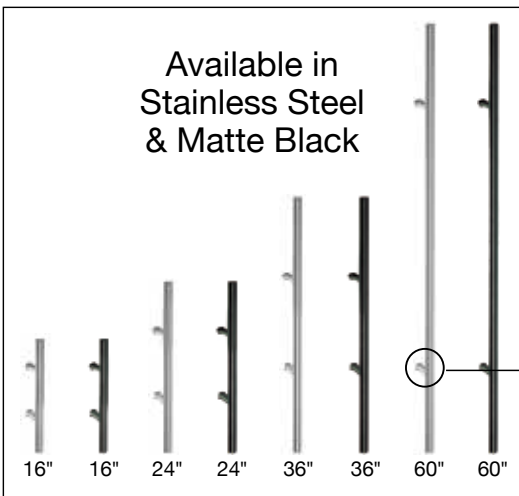

Bent Strap

Shown in Matte Black

Top Mount

Shown in Brushed Stainless Steel

- Track sizes: 84" or 96"
- Track rated up to 220 pounds (100 kgs)
- Ability to connect tracks for double doors
- Nylon ball-bearing rollers for quiet operation
- Includes all screws and bolts necessary for installation

Bypass Bracket

Matte Black

Brushed Stainless Steel

Soft Close Hardware

Matte Black

Matte Grey
(Matches Stainless Steel Track)

Bar Pulls (Round)

Round Pulls