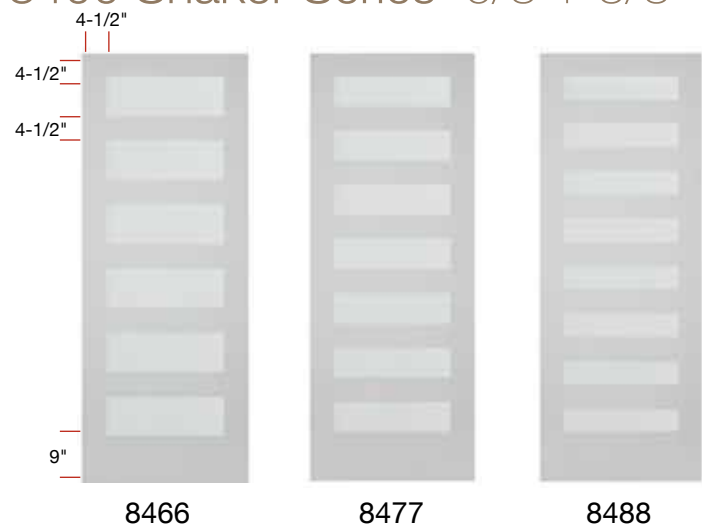

Note: Not available in Bifolds.

8488 with DWL

8400 Shaker Series 6/8 1-3/8"

8900 Shaker Series 6/8 1-3/8"

Glass Options

Clear
PRIVACY 1

Seedy Baroque
PRIVACY 3

Pinhead
PRIVACY 9