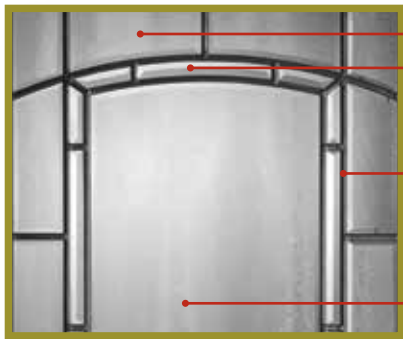

- Sable Bevels
- Clear Bevels
- 3/8" Caming
- Sable Bevel

Available in Patina only
PRIVACY 8

* Not shown