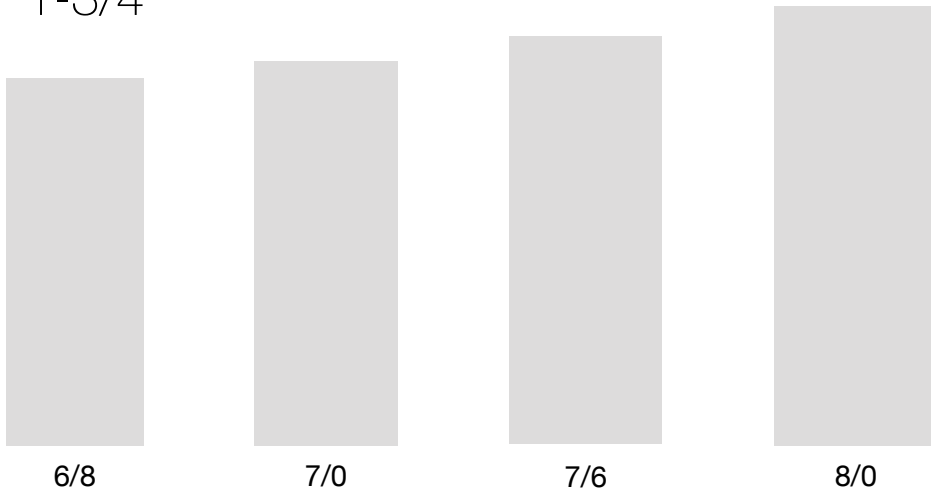

Flush Doors 1-3/4"

Quick Ship* Sizes: 2/0, 2/2, 2/4, 2/6, 2/8, 2/10, & 3/0