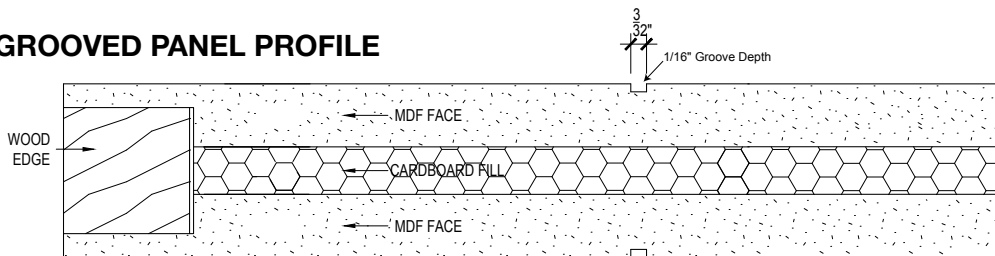

RG51A

RG51B

RG52

Specifications

RAISED PANEL PROFILE

GROOVED PANEL PROFILE

Dimensions

Thickness: 1-3/8" & 1-3/4"