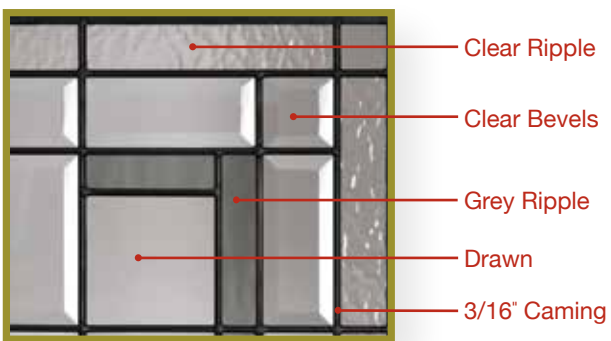

Available in Patina only
PRIVACY 5

* Not shown